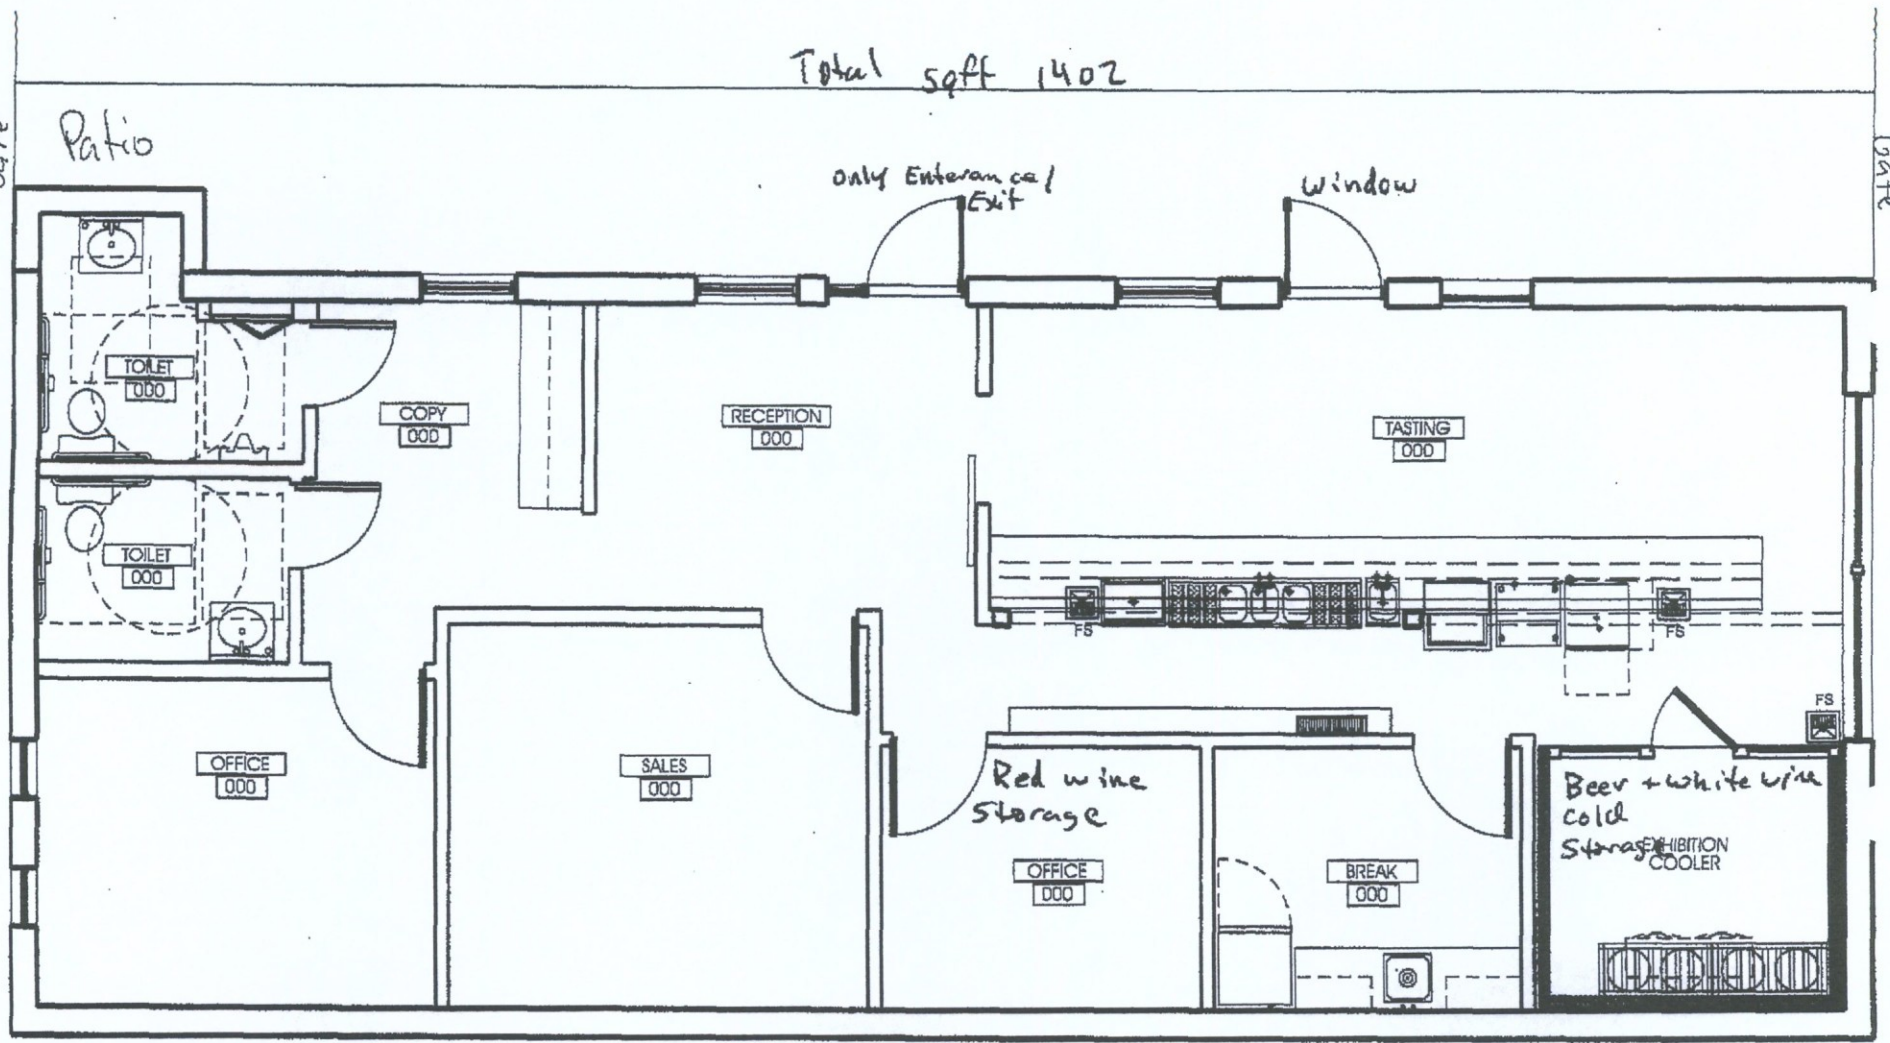

**Simulations**  
**Photos**  
**All Graphics (no plans)**

Total sqft 1402

Gate

Patio

only Enterance / Exit

Window

Gate

16 AUG 22 11:47 AM 4:23

1

2

3

4

5

6

7

8

9

10

11

12

13

14

15

16