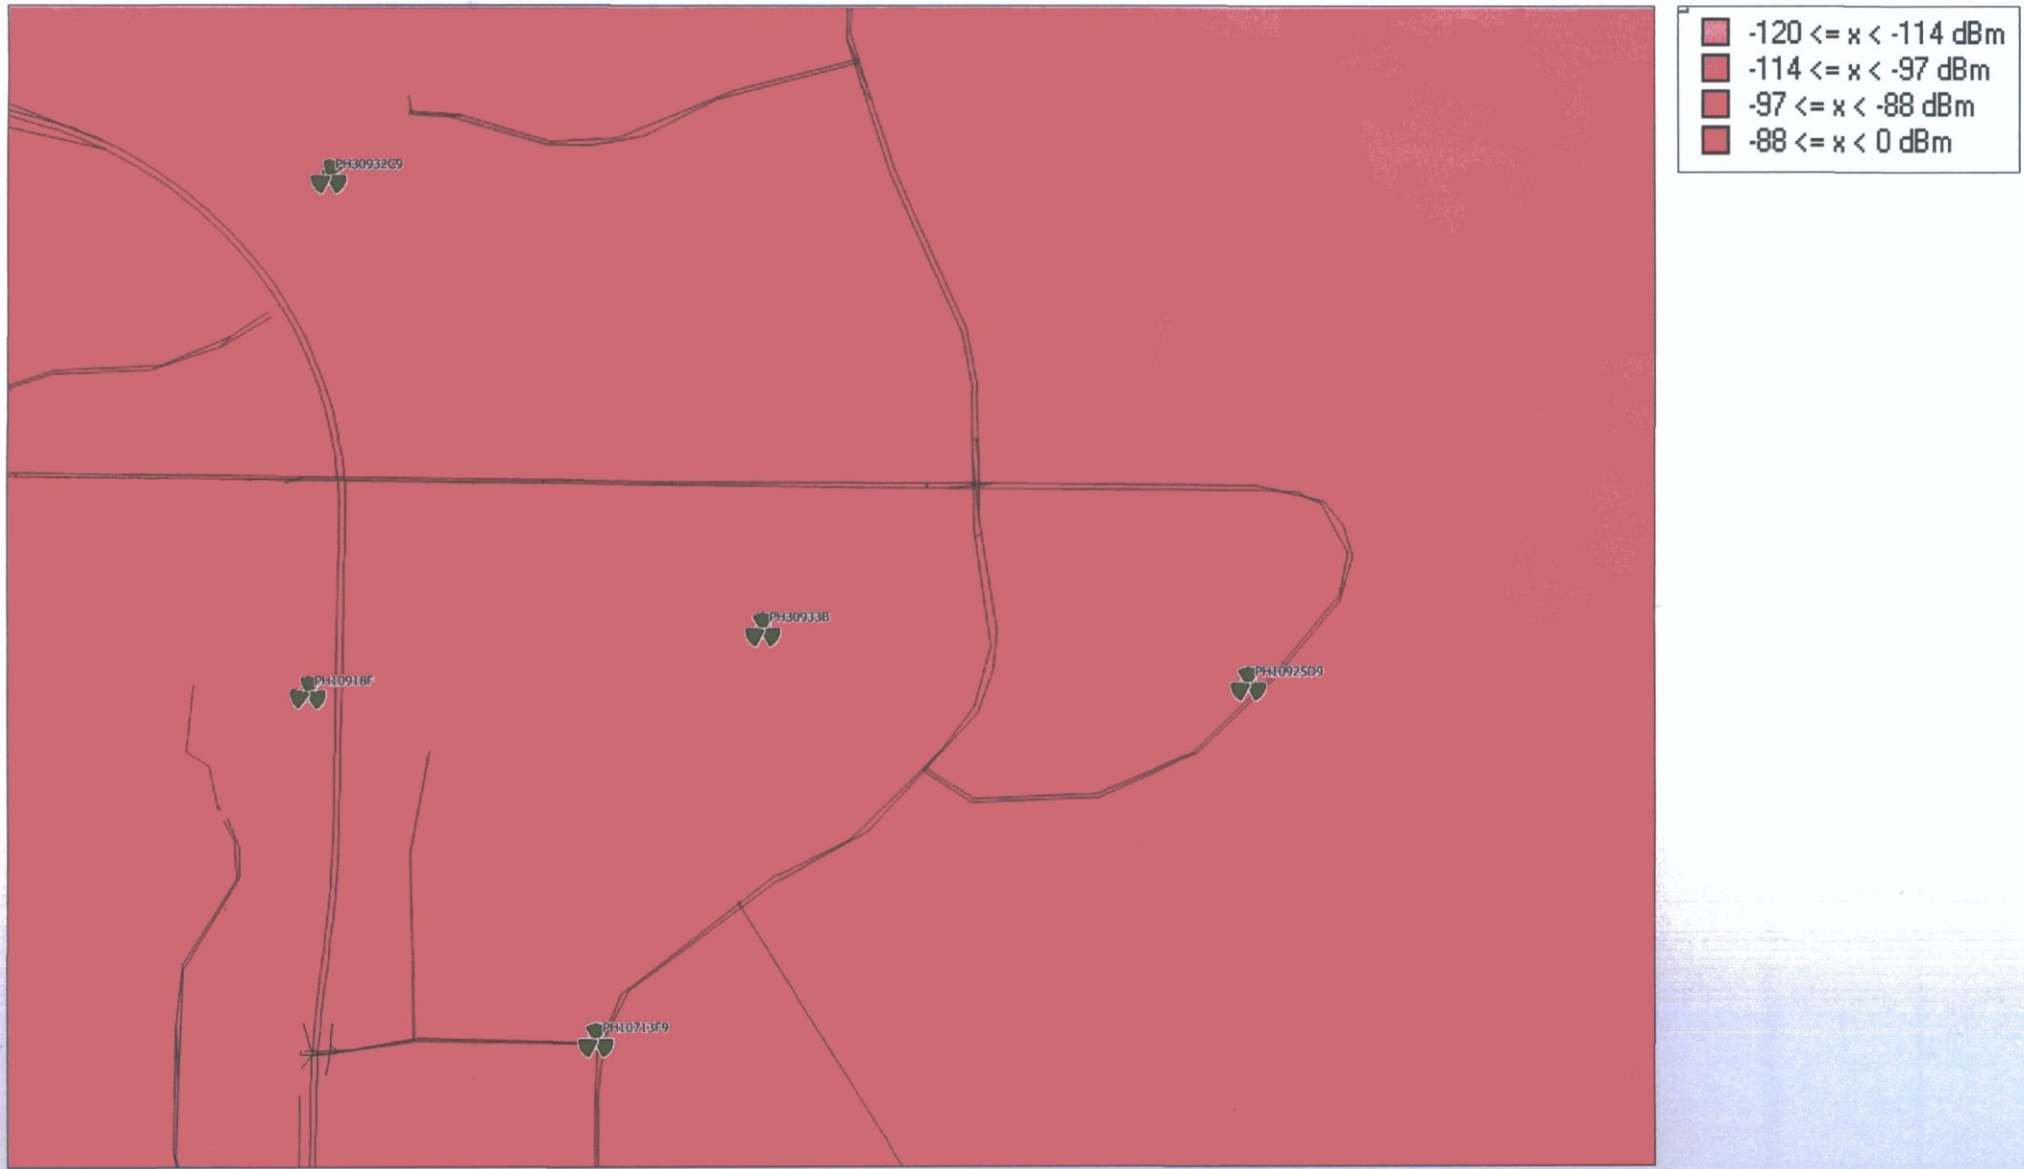

OVERVIEW MAP

Before Coverage

	$-120 \leq x < -114$ dBm
	$-114 \leq x < -97$ dBm
	$-97 \leq x < -88$ dBm
	$-88 \leq x < 0$ dBm

After Coverage

Photo 1 – North Side of Site – Looking North

Photo 2 – North Side of Site – Looking East

Photo 3 – North Side of Site – Looking South

Photo 4 – North Side of Site – Looking West

Photo 5 – East Side of Site – Looking North

Photo 6 – East Side of Site – Looking East

Photo 7 – East Side of Site – Looking South

Photo 8 – East Side of Site – Looking West

Photo 9 – South Side of Site – Looking North

Photo 10 – South Side of Site – Looking East

Photo 11 – South Side of Site – Looking South

Photo 12 – South Side of Site – Looking West

Photo 13 – West Side of Site – Looking North

Photo 14 – West Side of Site – Looking East

Photo 15 – West Side of Site – Looking South

Photo 16 – West Side of Site – Looking West

46-DR-2004#3
11/29/2016

Photo 18 – View of Tower