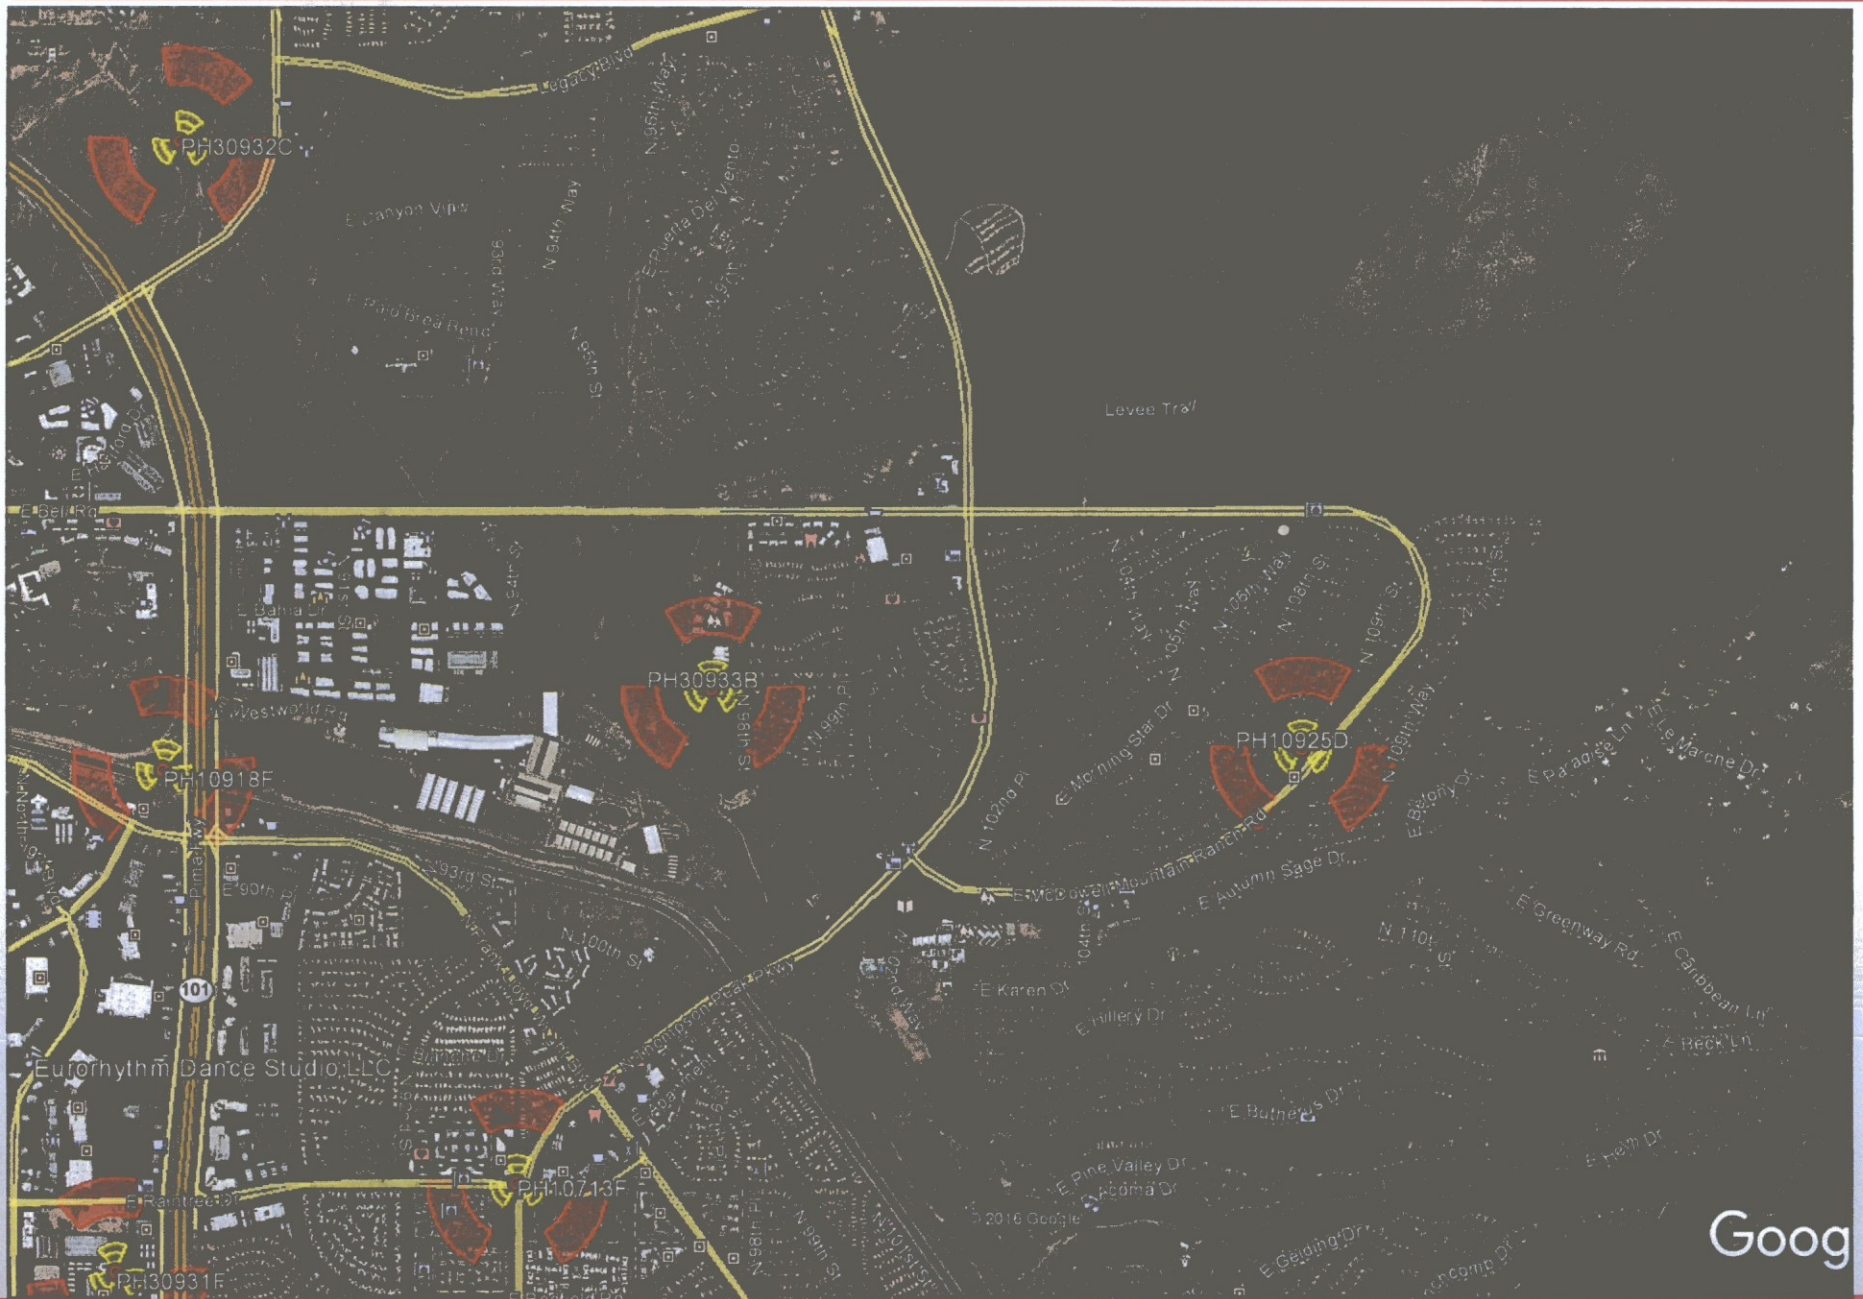

OVERVIEW MAP

Before Coverage

	$-120 \leq x < -114$ dBm
	$-114 \leq x < -97$ dBm
	$-97 \leq x < -88$ dBm
	$-88 \leq x < 0$ dBm

After Coverage

Photo 1 – North Side of Site – Looking North

Photo 2 – North Side of Site – Looking East

Photo 3 – North Side of Site – Looking South

Photo 4 – North Side of Site – Looking West

Photo 5 – East Side of Site – Looking North

Photo 6 – East Side of Site – Looking East

Photo 7 – East Side of Site – Looking South

Photo 8 – East Side of Site – Looking West

Photo 9 – South Side of Site – Looking North

Photo 10 – South Side of Site – Looking East

Photo 11 – South Side of Site – Looking South

Photo 12 – South Side of Site – Looking West

Photo 13 – West Side of Site – Looking North

Photo 14 – West Side of Site – Looking East

Photo 15 – West Side of Site – Looking South

Photo 16 – West Side of Site – Looking West

46-DR-2004#3
11/29/2016

Photo 18 – View of Tower