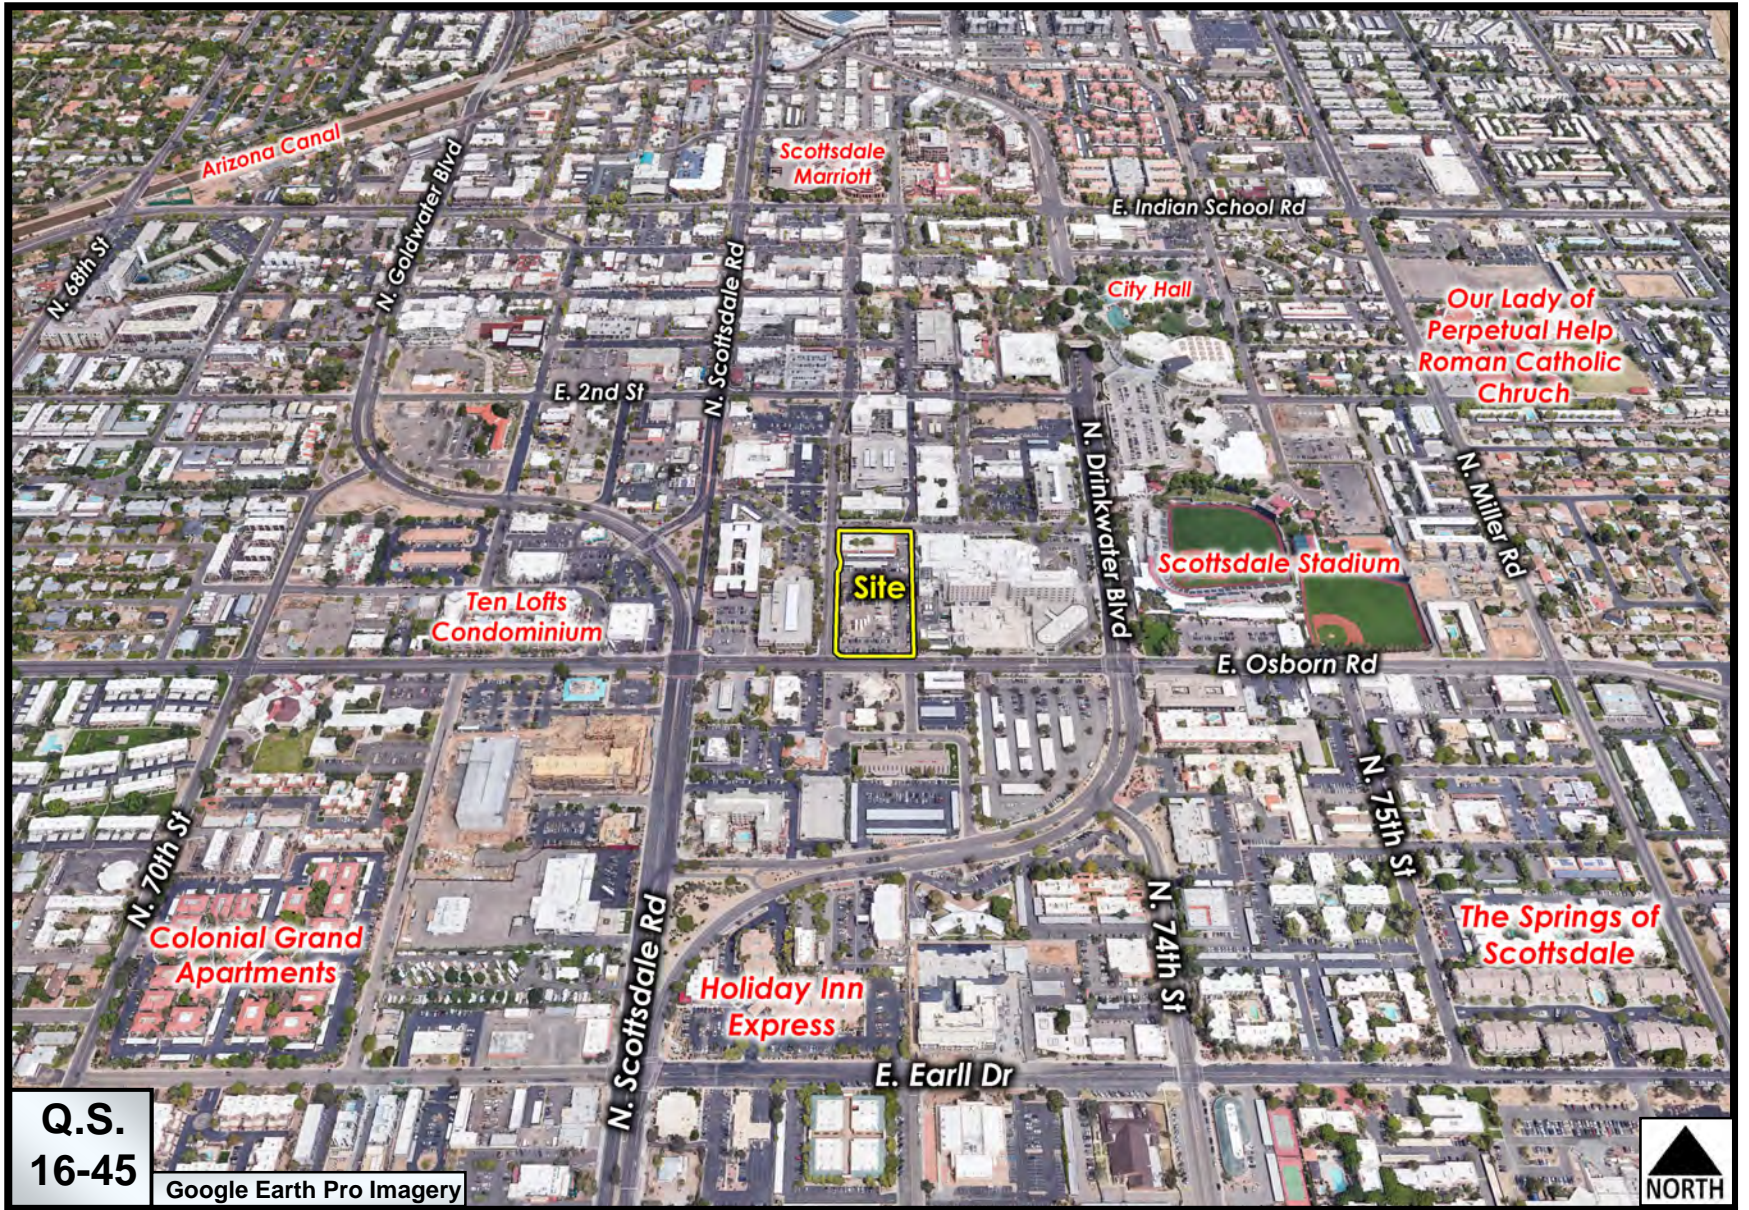

Simulations

Photos

All Graphics (no plans)

Color Boards

Color Drawdowns

Exterior Building Color

Material Samples

N. Brown Avenue

E. 4th Street

**SITE**

E. Osborn Road

Q.S.  
16-45

Google Earth Pro Imagery

Context Aerial

20-DR-2019

Q.S.

16-45

Google Earth Pro Imagery

E. Osborn Rd

Close-up Aerial

20-DR-2019

Q.S.  
16-45

Google Earth Pro Imagery

C-3 DO

D/M-2 SC DO

Site

Zoning Aerial

20-DR-2019

PHOTO EXHIBIT OF EXISTING CONDITIONS

**HONORHEALTH OSBORN**  
 7242 E OSBORN RD, SCOTTSDALE, AZ 85251  
 02/20/19

**NEUROSCIENCE INSTITUTE**

PHOTO EXHIBIT OF EXISTING CONDITIONS