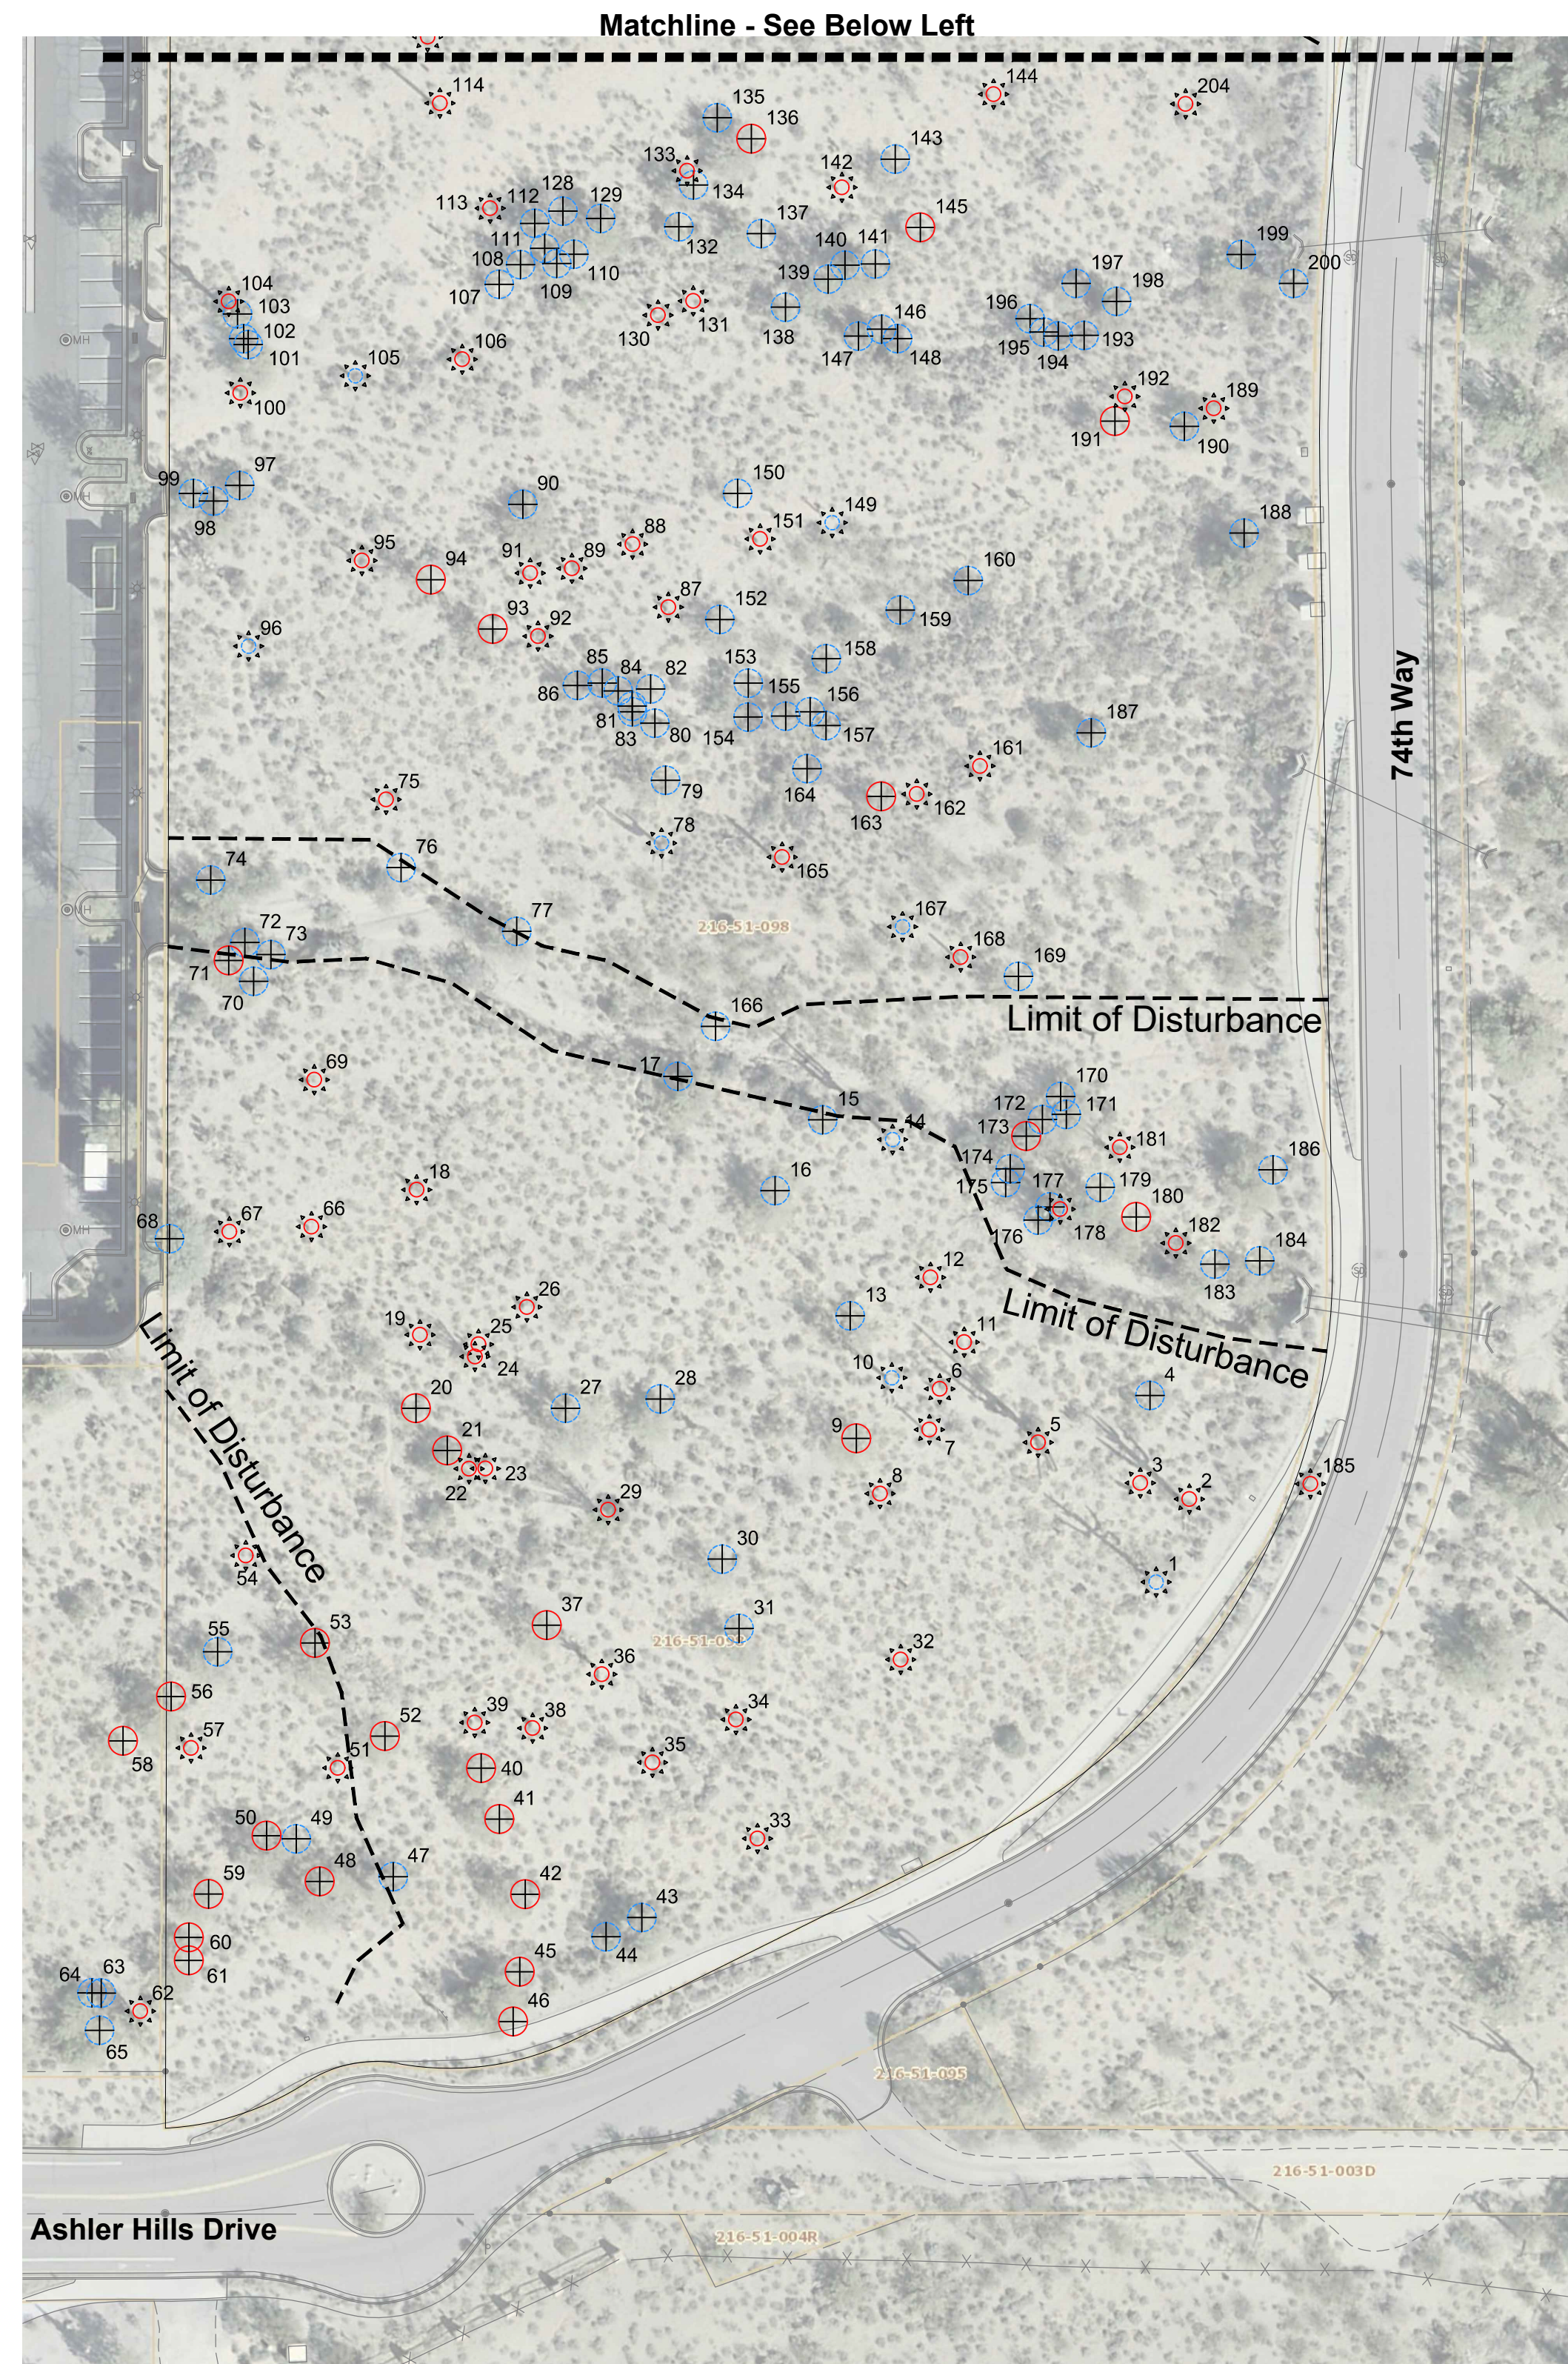

Matchline - See Above Right

Matchline - See Below Left

**Plant Legend**

- Tree - Salvageable
- Tree - Non-Salvageable
- Tree - Remain In Place
- Cacti - Salvageable
- Cacti - Non-Salvageable
- Cacti - Remain In Place

DATE: 1/25/2021  
 REVISION:  
 SCALE: 1" = 50'  
 CHECKED:  
 DRAWN: KB  
 SHEET **1** OF 2