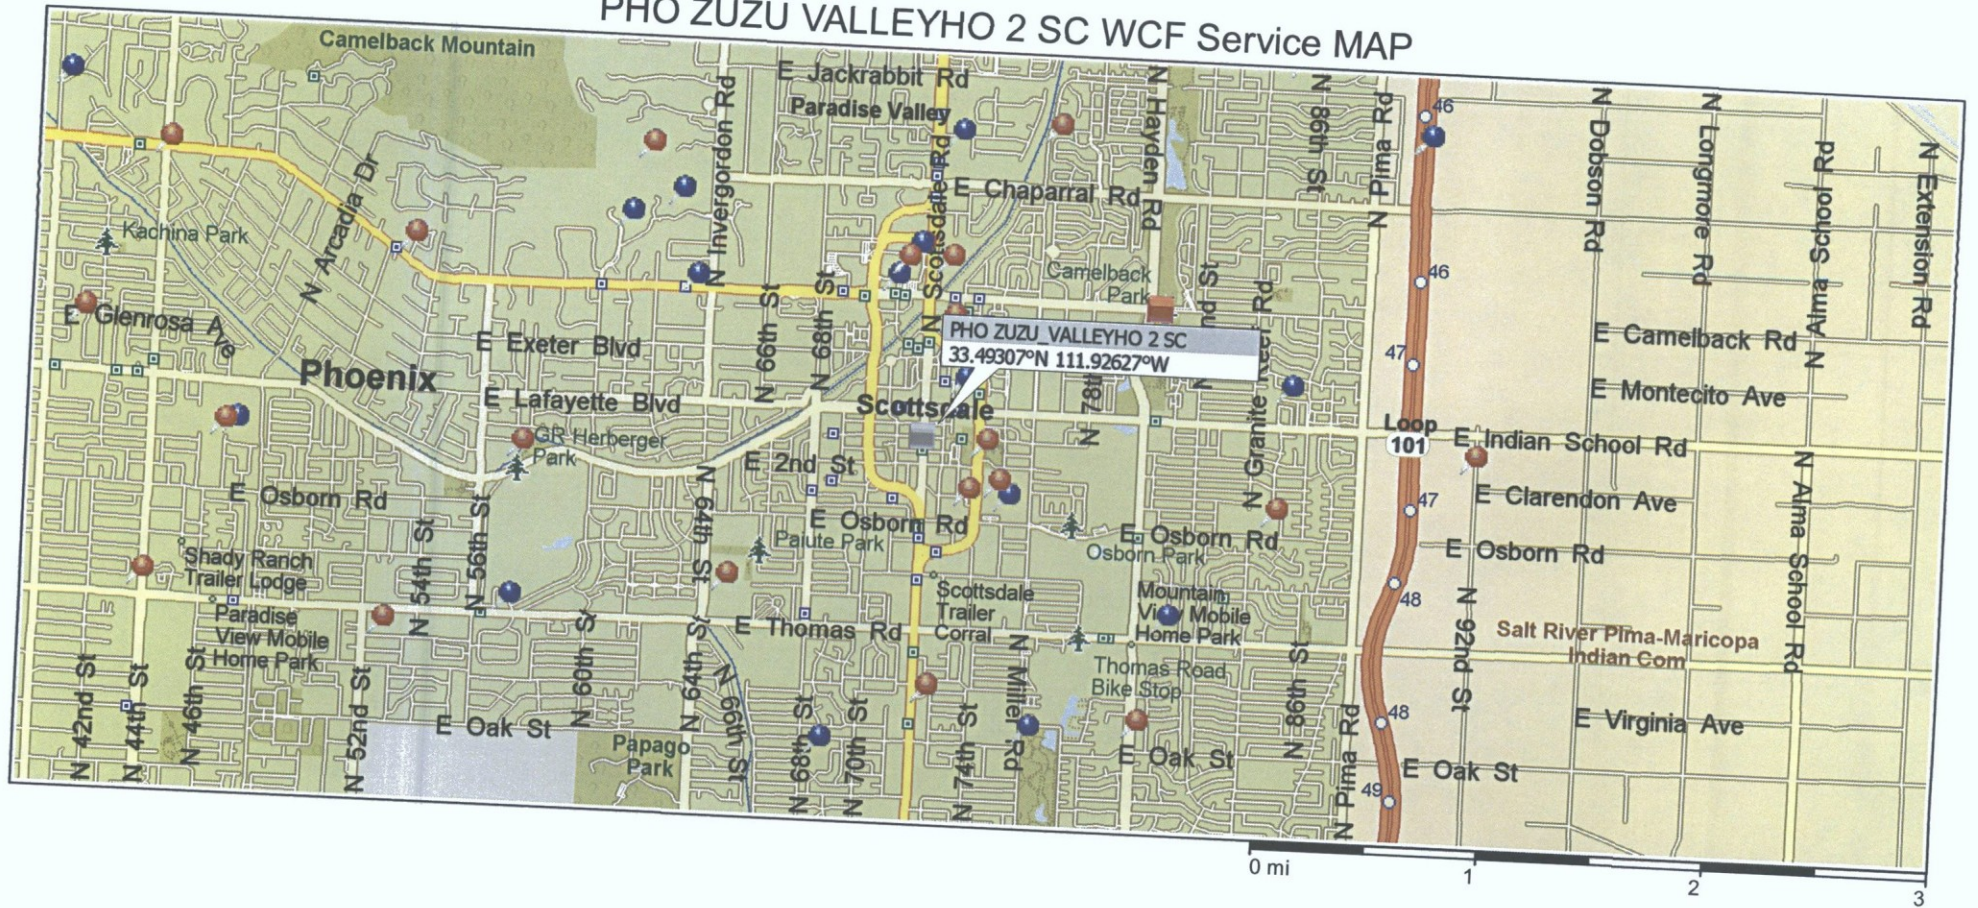

Exterior Building Color & Material Samples

Color Drawdowns

Archaeological Resources

Airport Vicinity Development Checklist

Parking Study

Trip Generation Comparison

Parking Master Plan

PHO ZUZU VALLEYHO 2 SC WCF Service MAP

PHO_ZUZU-VALLEYHO_1,2,3_SC

PHO_ZUZU-VALLEYHO_1, 2,3_SC COVERAGE AREA

Evaluation of Human Exposure to Radio Frequency (RF) Emissions

Photo courtesy of Google® Maps

Analysis of Site: 'PHO_ZUZU-VALLEYHO_2_SC'