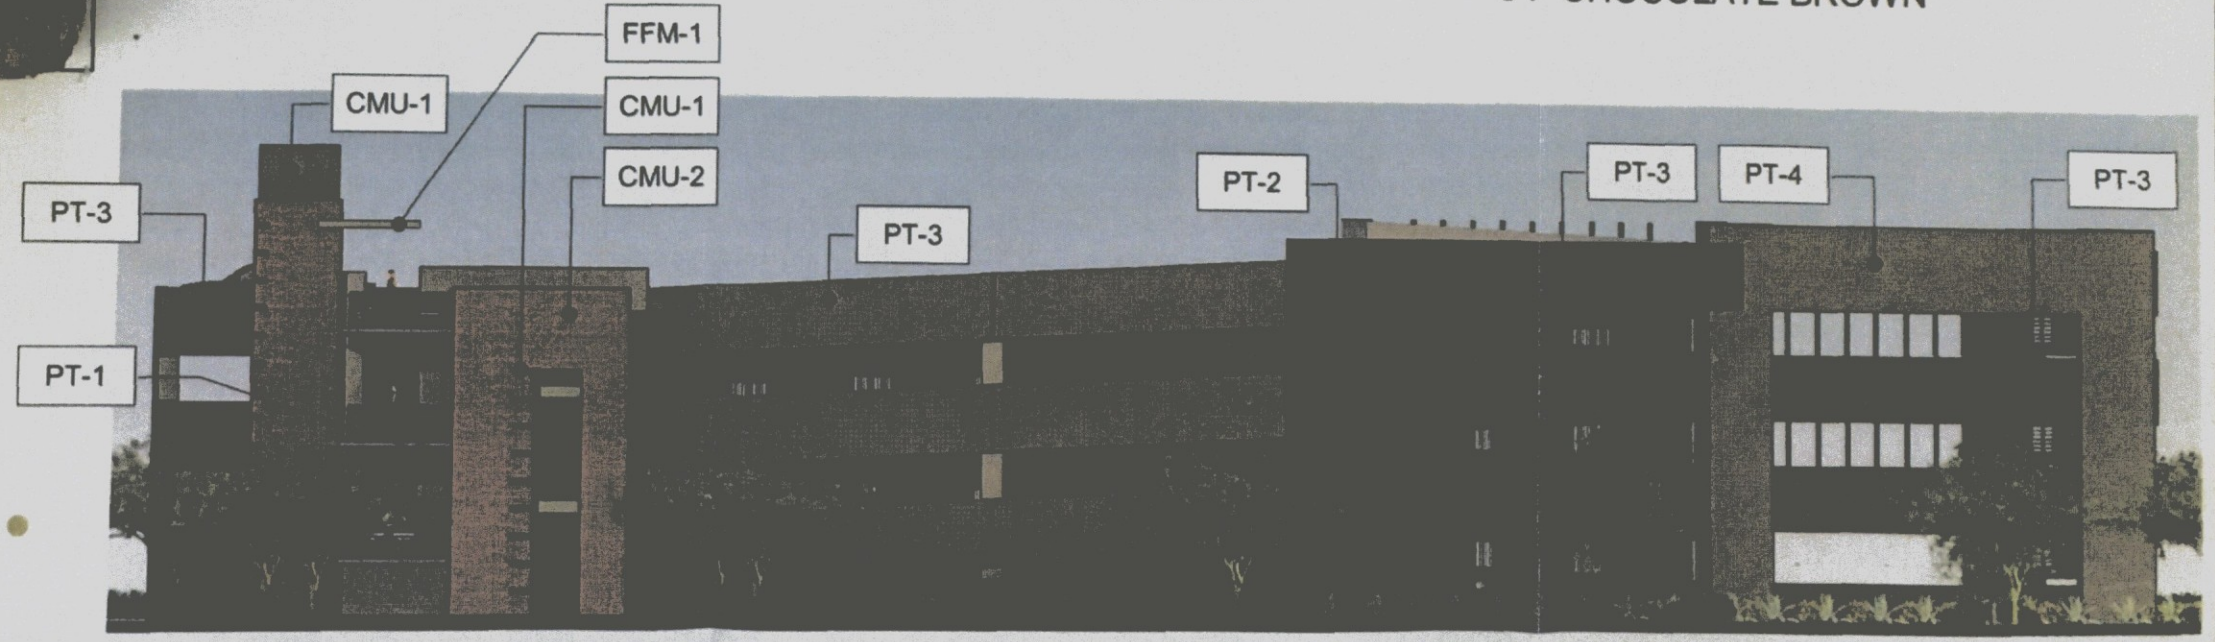

CMU-2, SPLIT FACE
SUPERLITE "AUTUMN"

PT-1 DUNN EDWARDS
DE6042 "BEAR IN MIND"

PT-3 DUNN EDWARDS
DE6075 "WOOD LAKE"

PT-2 DUNN EDWARDS
DE6064 "ROXY BROWN"

PT-4 DUNN EDWARDS
DEC719 "CORAL CLAY"

FFM-1 ATAS
04 "CHOCOLATE BROWN"