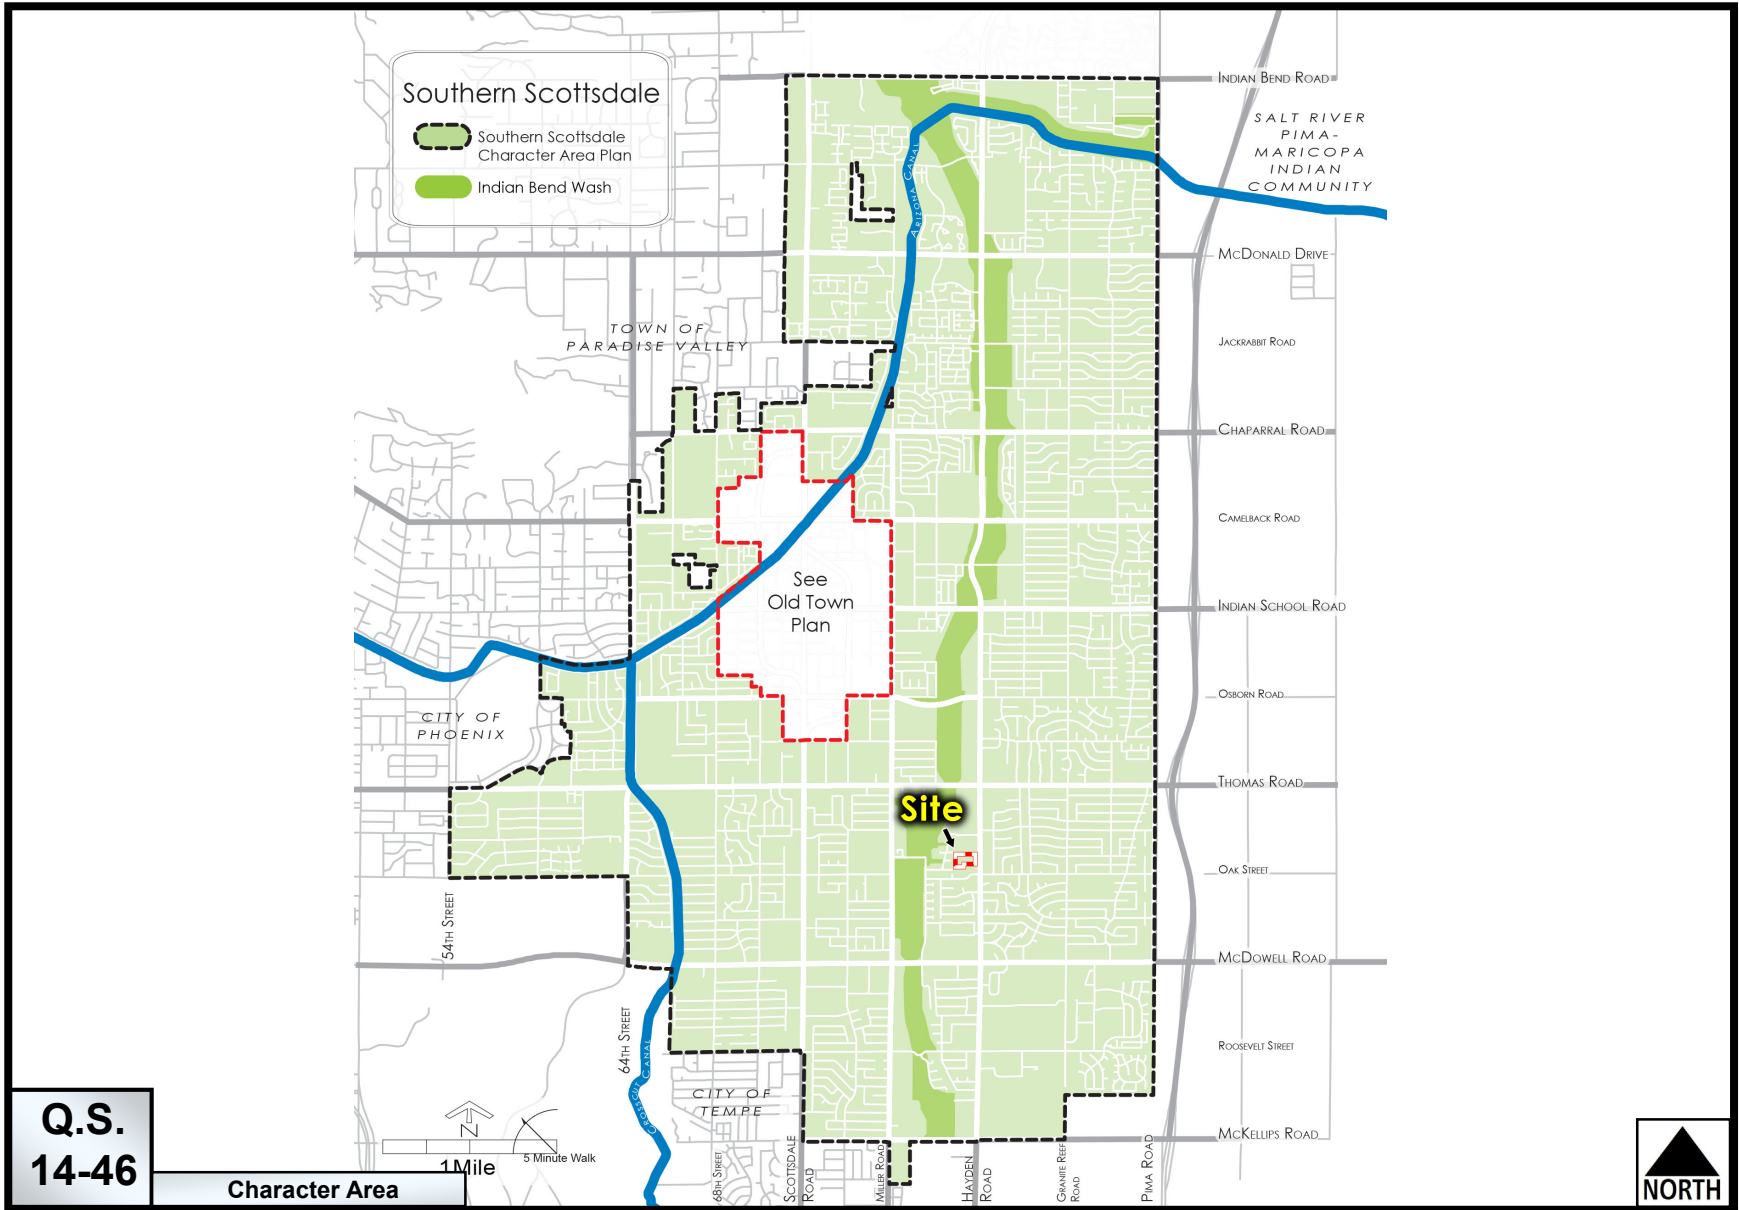

Zoning Graphic

Existing Zoning

18-ZN-2019

Q.S.
14-46

Zoning Graphic

Proposed Zoning

18-ZN-2019

General Plan Land Use

18-ZN-2019

**Q.S.
14-46**

Character Area

Southern Scottsdale Character Area Plan

18-ZN-2019

Site Photos for 2340 N Hayden Road

1. Southwest corner looking West

2. Southwest corner looking South

20. Southeast corner looking North