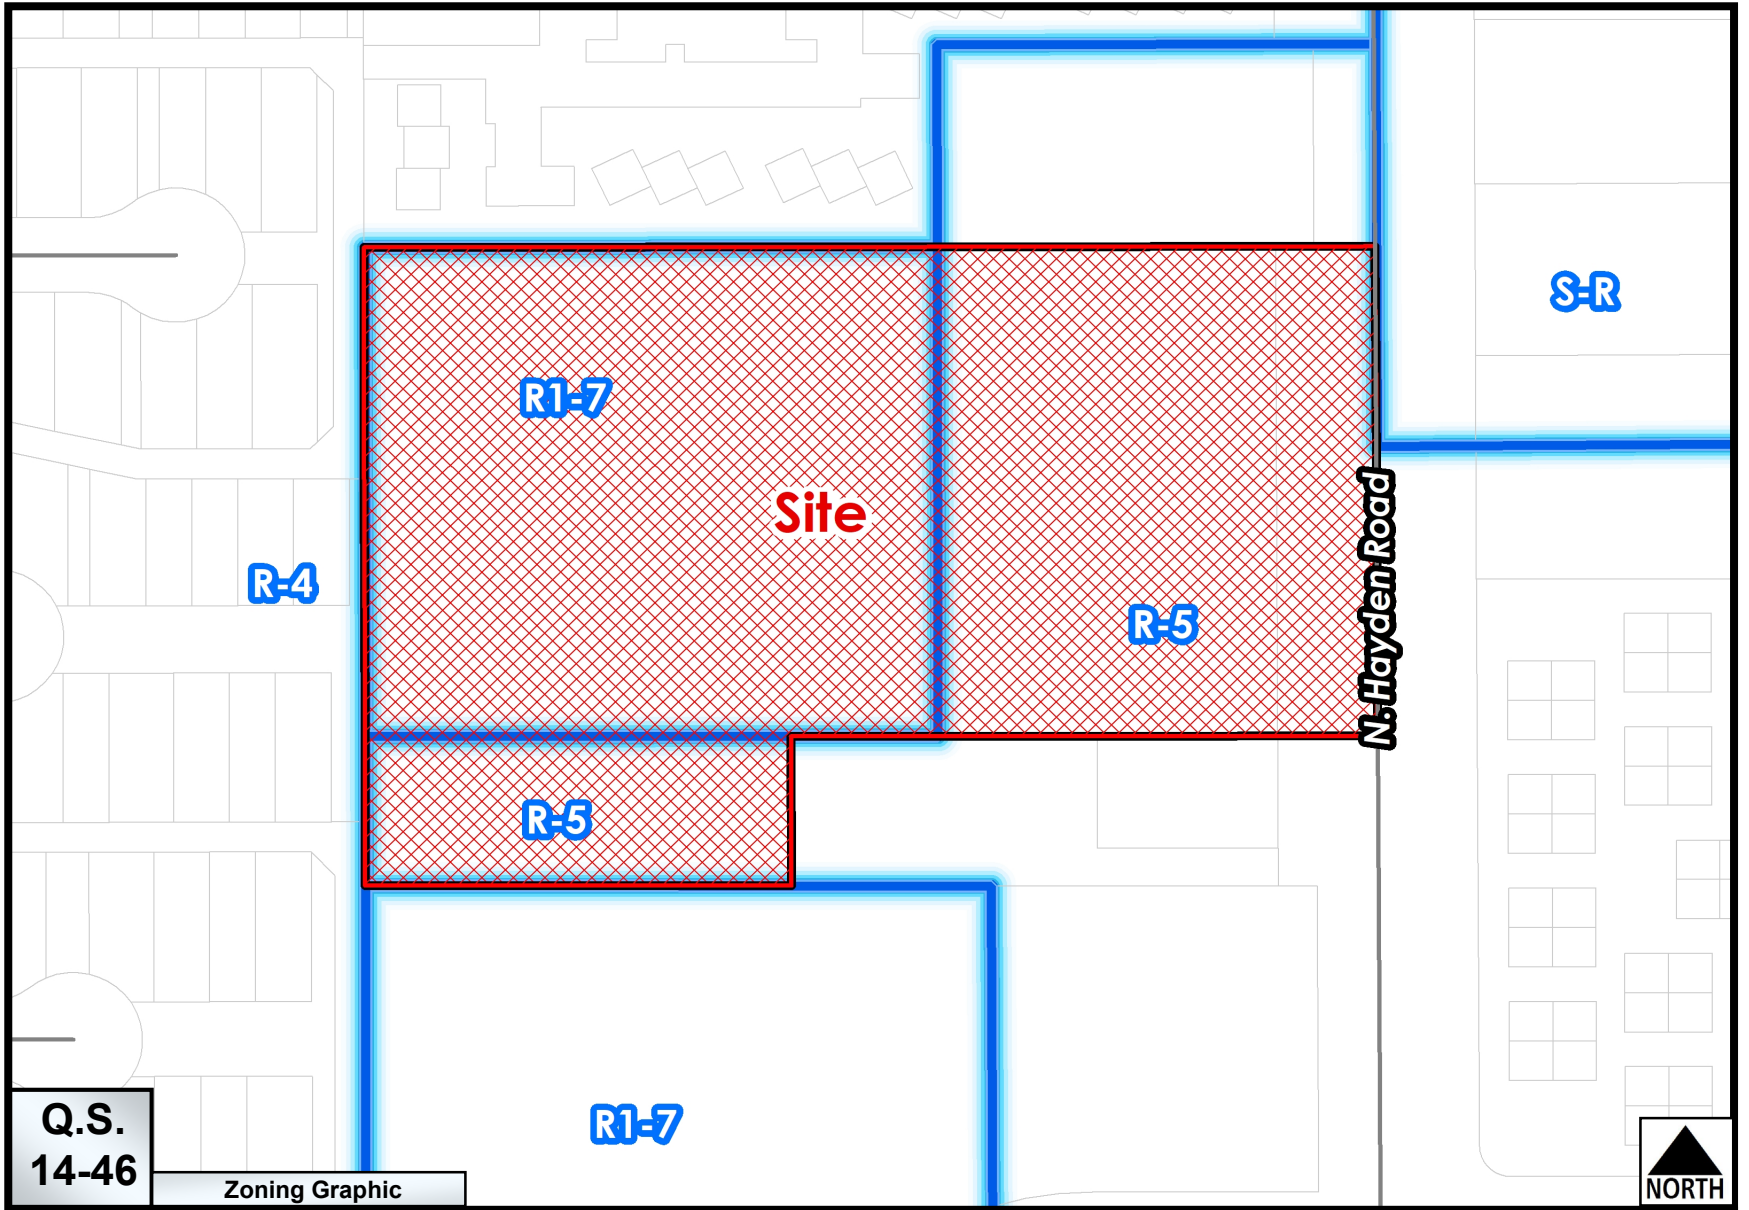

Google Earth Pro Imagery

Context Aerial

18-ZN-2019

Q.S.
14-46

Google Earth Pro Imagery

Close-up Aerial

18-ZN-2019

Q.S.
14-46

Zoning Graphic

Existing Zoning

18-ZN-2019

Q.S.
14-46

Zoning Graphic

Proposed Zoning

18-ZN-2019

General Plan Land Use

18-ZN-2019

**Q.S.
14-46**

Character Area

Southern Scottsdale Character Area Plan

18-ZN-2019

Site Photos for 2340 N Hayden Road

1. Southwest corner looking West

2. Southwest corner looking South

20. Southeast corner looking North