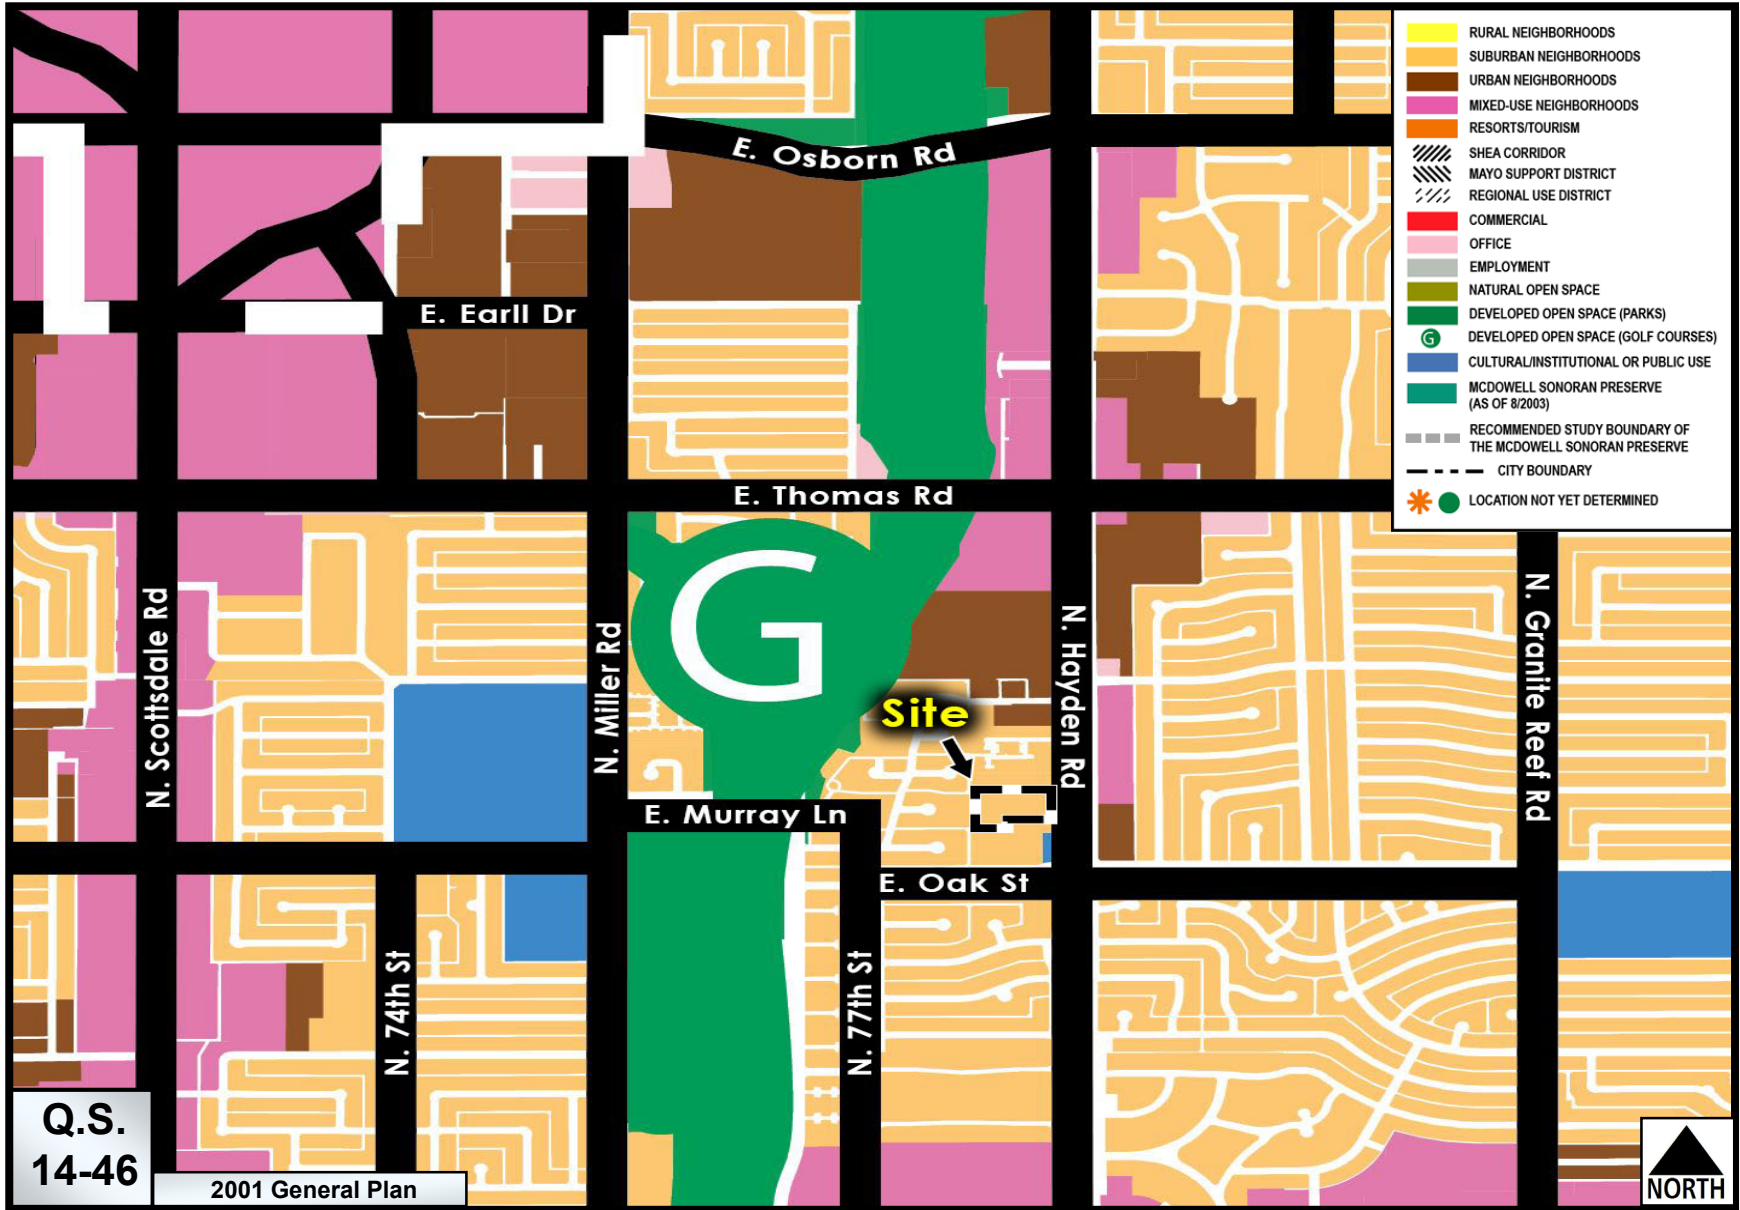

Zoning Graphic

Existing Zoning

18-ZN-2019

Q.S.
14-46

Zoning Graphic

Proposed Zoning

18-ZN-2019

General Plan Land Use

18-ZN-2019

**Q.S.
14-46**

Character Area

Southern Scottsdale Character Area Plan

18-ZN-2019

Site Photos for 2340 N Hayden Road

1. Southwest corner looking West

2. Southwest corner looking South

20. Southeast corner looking North