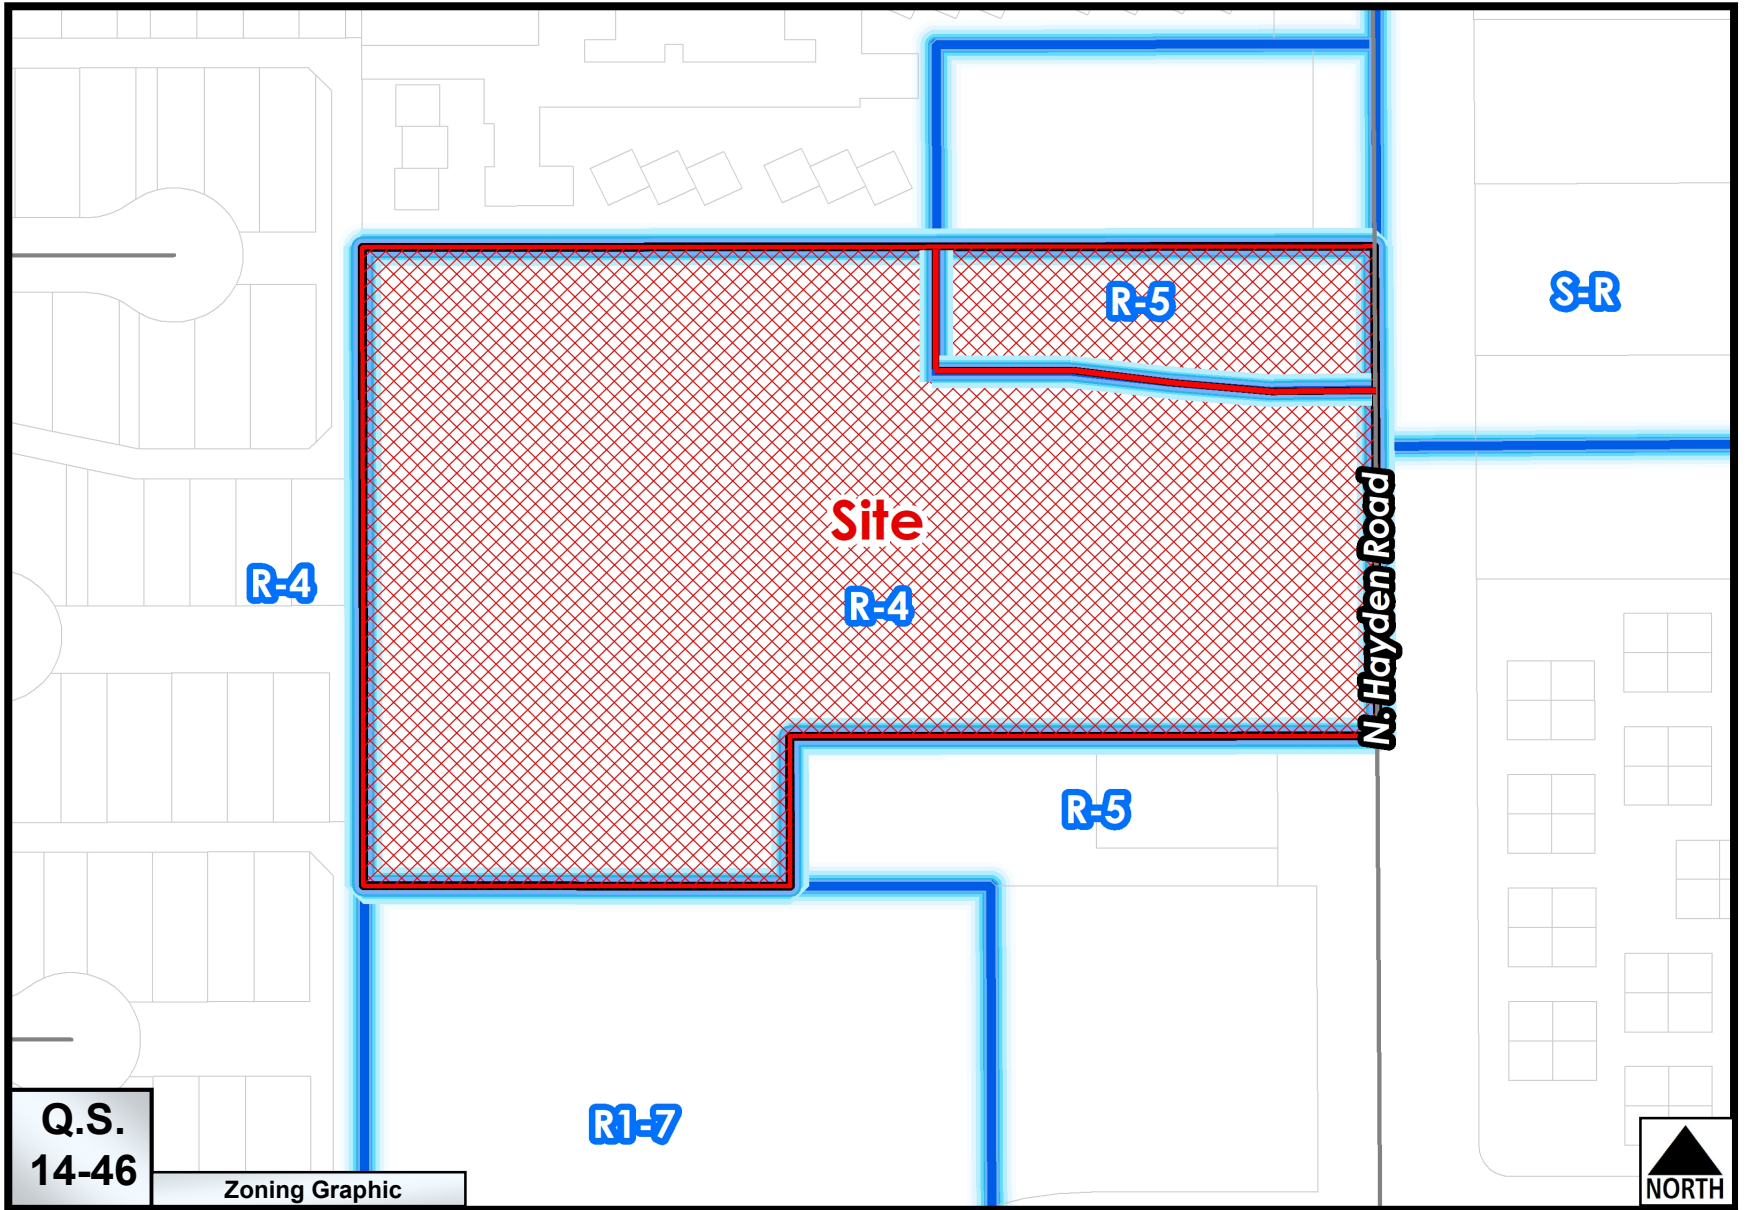

Google Earth Pro Imagery

Context Aerial

18-ZN-2019

Q.S.
14-46

Google Earth Pro Imagery

Close-up Aerial

18-ZN-2019

Q.S.
14-46

Zoning Graphic

Existing Zoning

18-ZN-2019

Q.S.
14-46

Zoning Graphic

Proposed Zoning

18-ZN-2019

General Plan Land Use

18-ZN-2019

**Q.S.
14-46**

Character Area

Southern Scottsdale Character Area Plan

18-ZN-2019

Site Photos for 2340 N Hayden Road

1. Southwest corner looking West

2. Southwest corner looking South

20. Southeast corner looking North