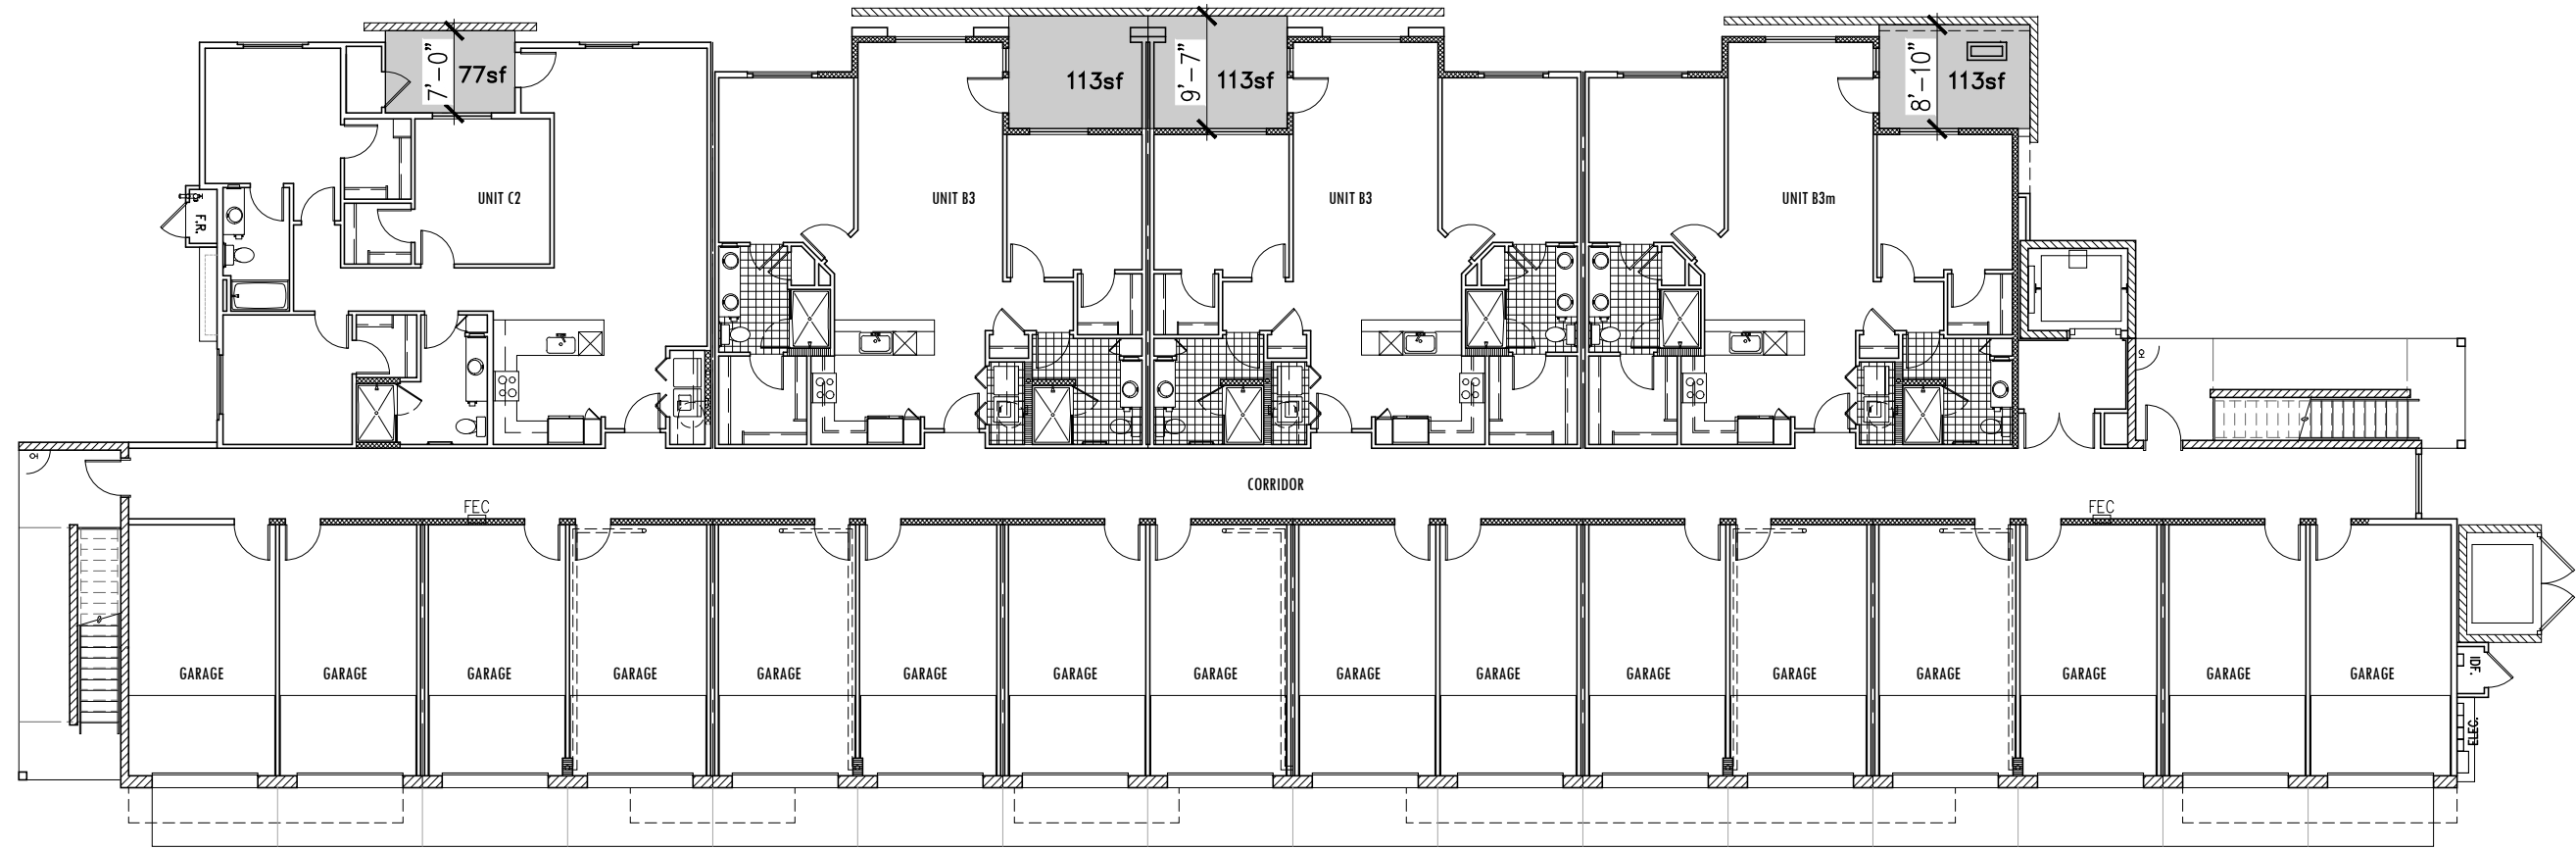

**GH RESIDENCES AT CAVASSON - 24-DR-2021**

**EXHIBIT "C"**

**BUILDING TYPE 1 - 2ND. FLOOR**

SCALE: 1/16"=1'-0"

**BUILDING TYPE 2 - 1ST. FLOOR**

SCALE: 1/16"=1'-0"

**BUILDING TYPE 2 - 2ND./3RD. FLOORS**

SCALE: 1/16"=1'-0"

# BUILDING TYPE 3 - 1ST. FLOOR

SCALE: 1/16"=1'-0"

**BUILDING TYPE 3 - 2ND./3RD. FLOORS**

SCALE: 1/16"=1'-0"

# BUILDING TYPE 4 - 1ST. FLOOR

SCALE: 1/16"=1'-0"

**BUILDING TYPE 4 - 2ND./3RD. FLOORS**

SCALE: 1/16"=1'-0"