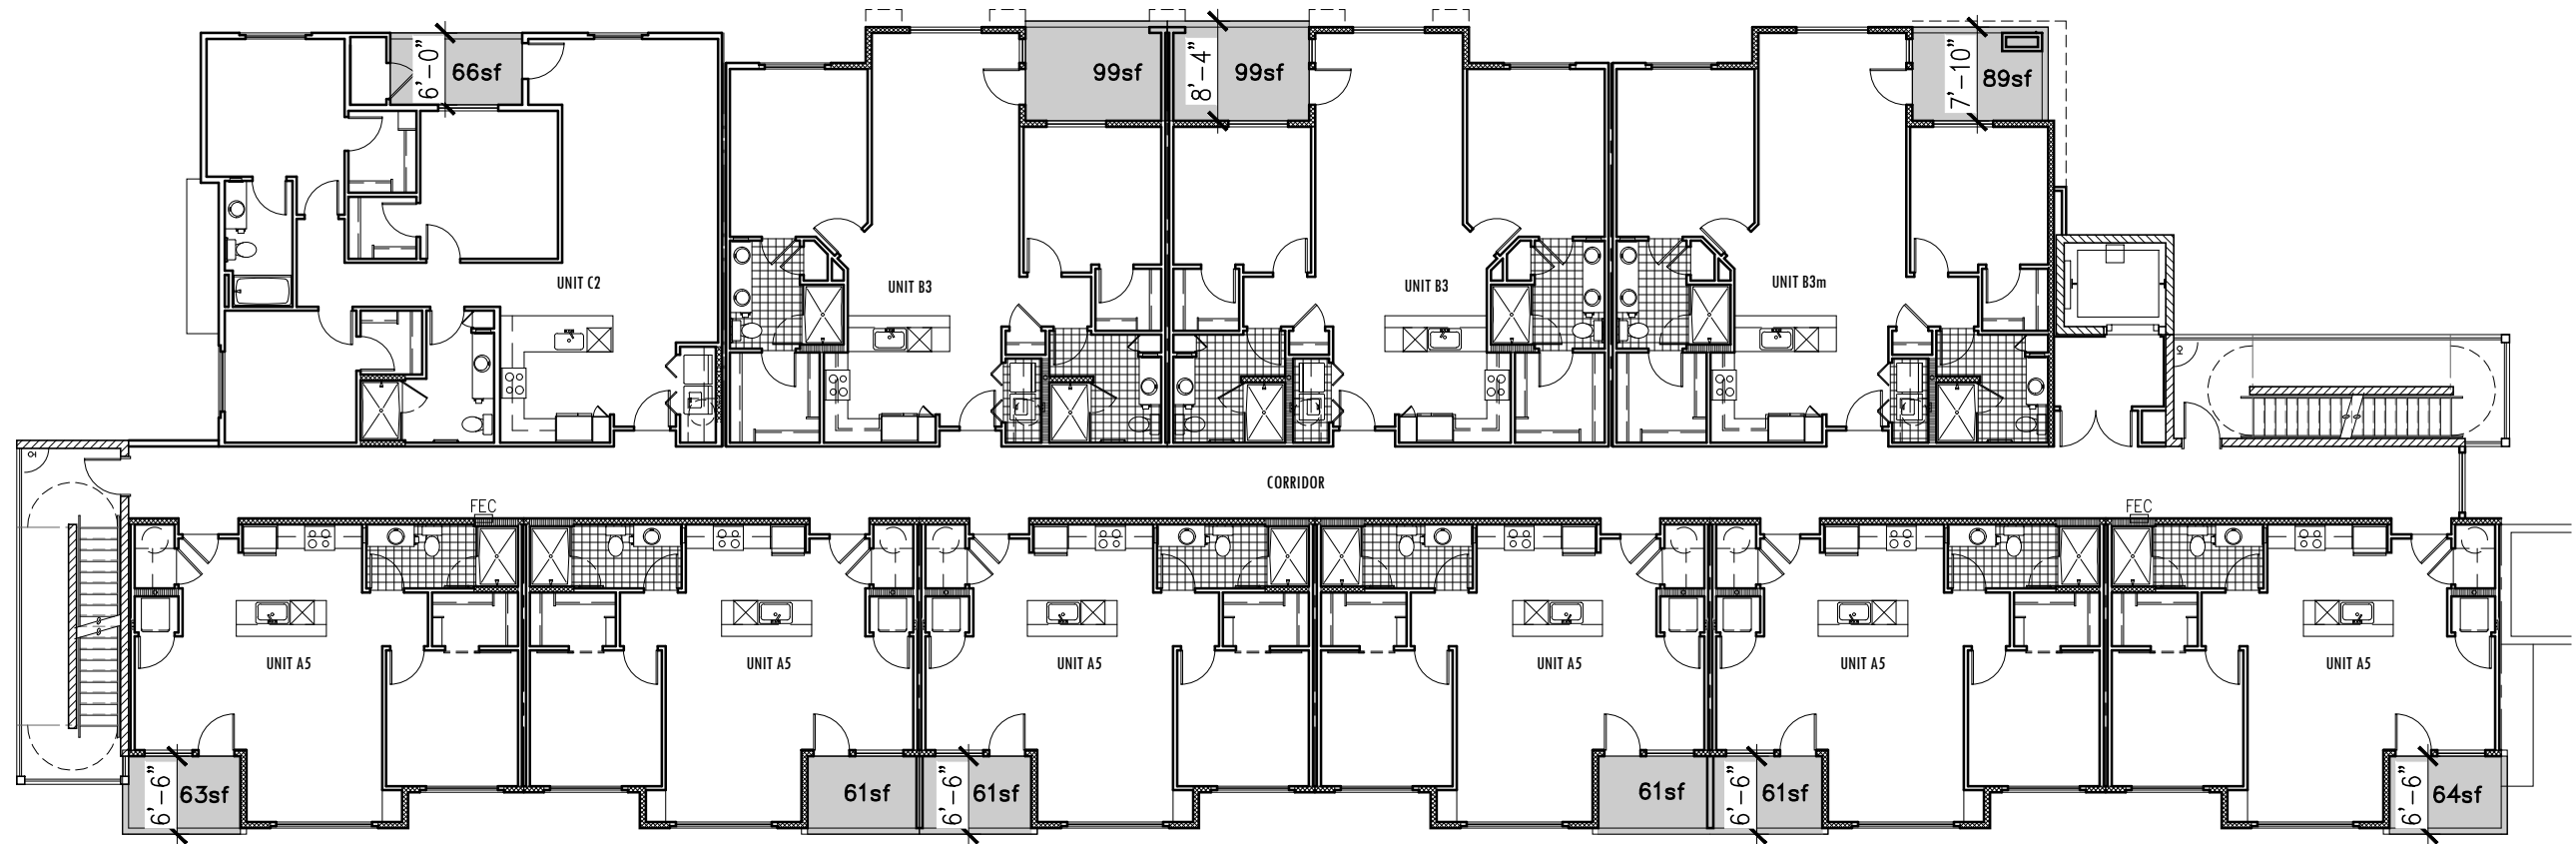

**GH RESIDENCES AT CAVASSON - 24-DR-2021**

**EXHIBIT "C"**

**BUILDING TYPE 1 - 2ND. FLOOR**

SCALE: 1/16"=1'-0"

**BUILDING TYPE 2 - 1ST. FLOOR**

SCALE: 1/16"=1'-0"

**BUILDING TYPE 2 - 2ND./3RD. FLOORS**

SCALE: 1/16"=1'-0"

# BUILDING TYPE 3 - 1ST. FLOOR

SCALE: 1/16"=1'-0"

**BUILDING TYPE 3 - 2ND./3RD. FLOORS**

SCALE: 1/16"=1'-0"

# BUILDING TYPE 4 - 1ST. FLOOR

SCALE: 1/16"=1'-0"

**BUILDING TYPE 4 - 2ND./3RD. FLOORS**

SCALE: 1/16"=1'-0"