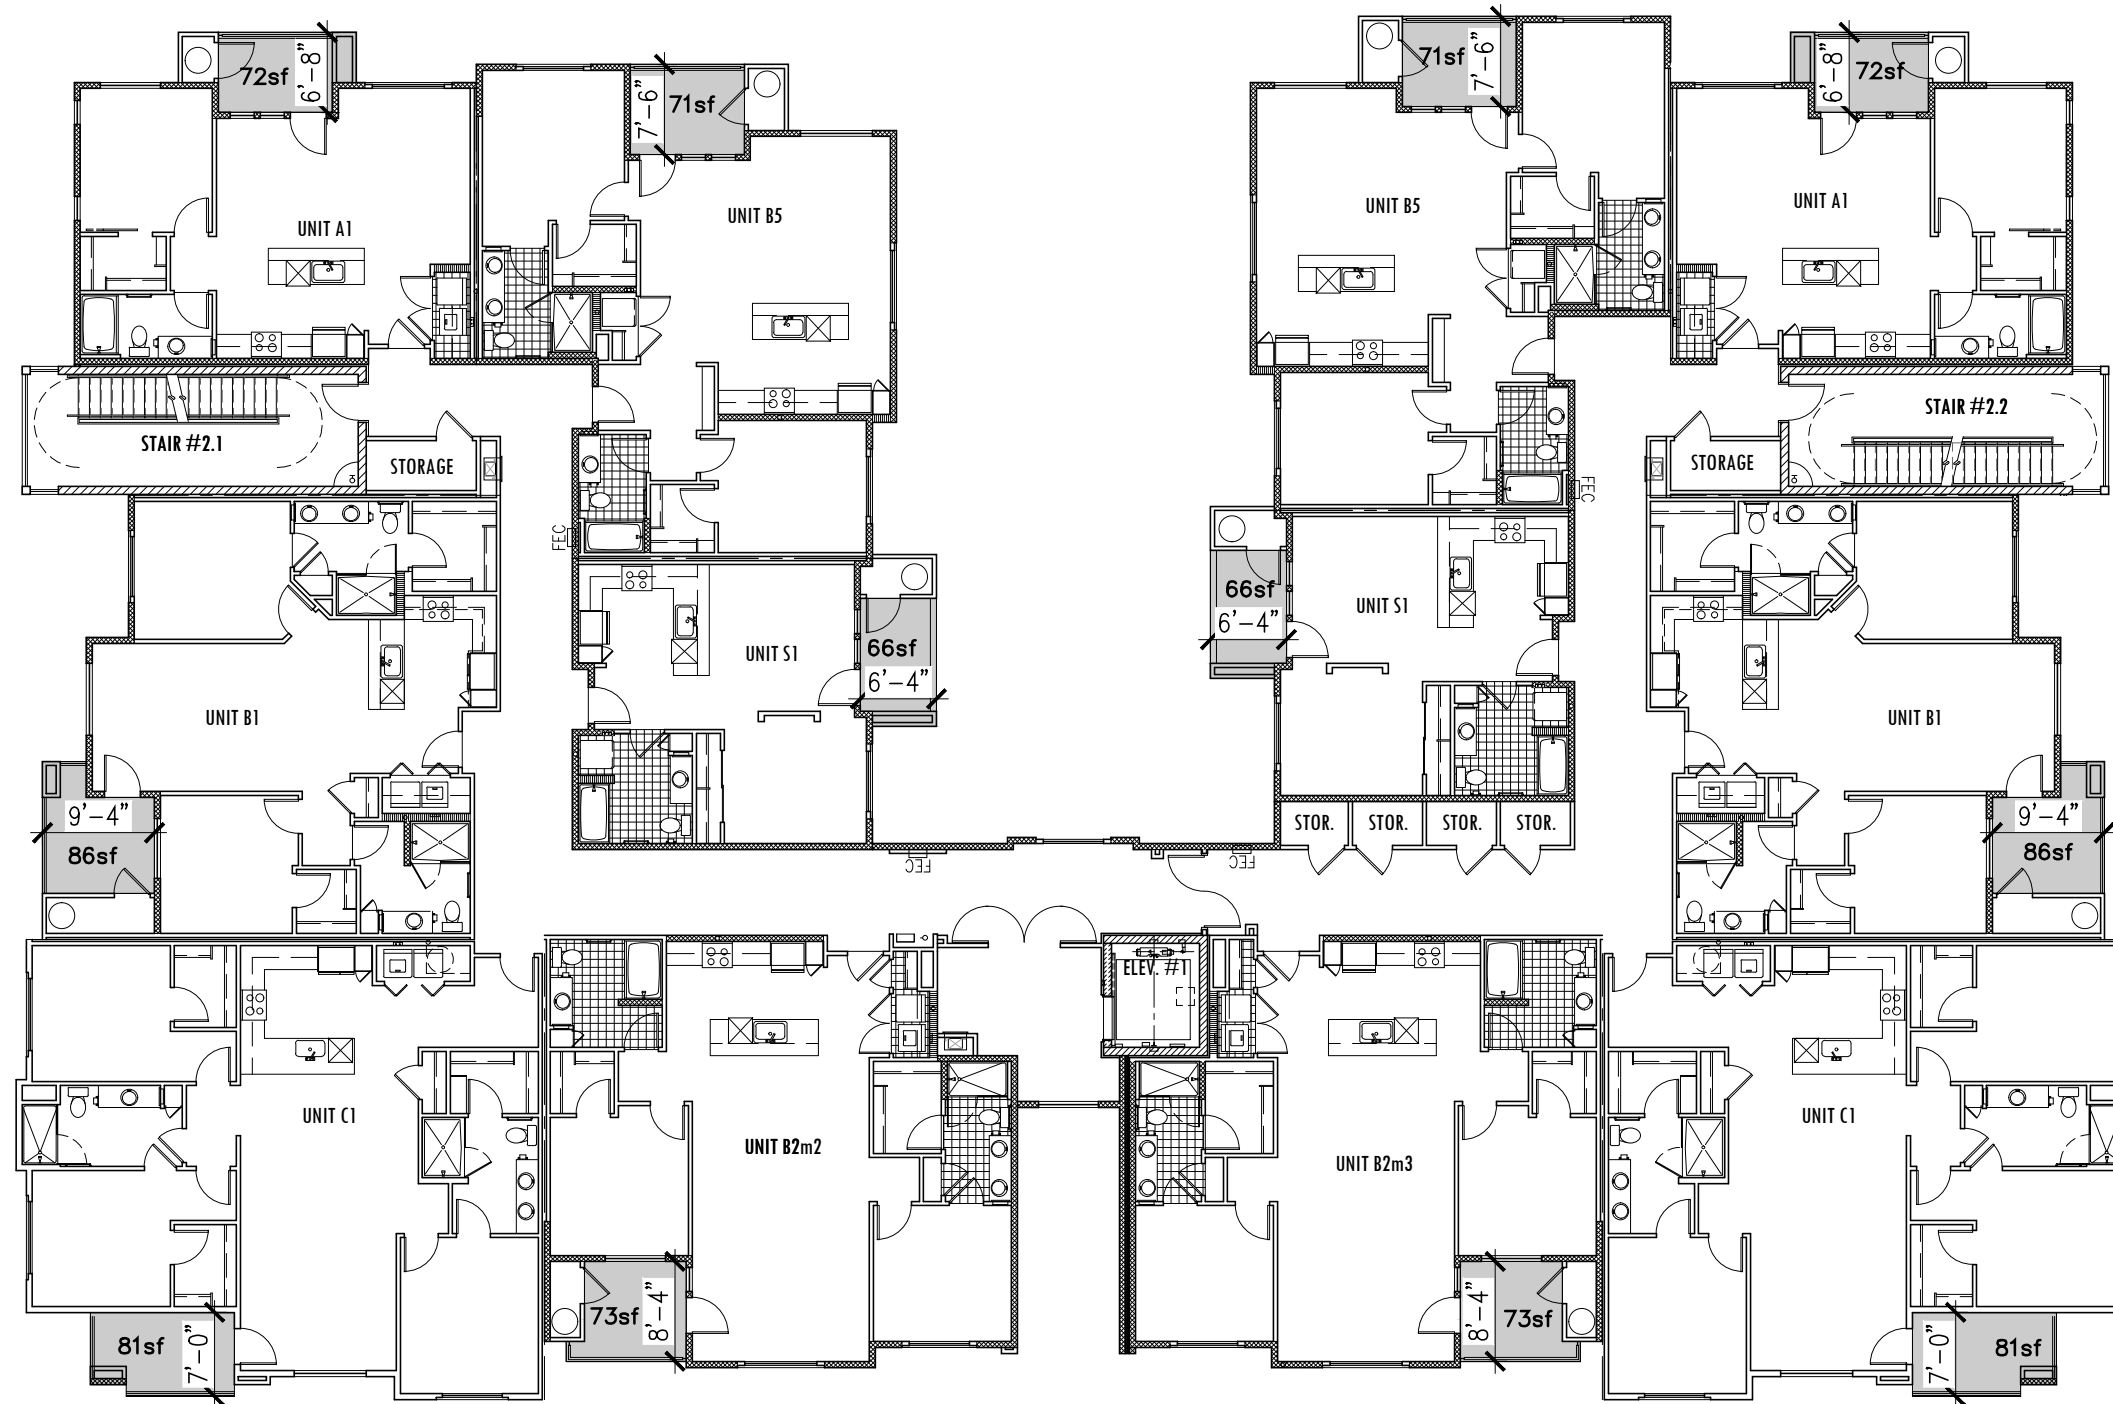

**GH RESIDENCES AT CAVASSON - 24-DR-2021**

**EXHIBIT "C"**

**BUILDING TYPE 1 - 2ND. FLOOR**

SCALE: 1/16"=1'-0"

**BUILDING TYPE 2 - 1ST. FLOOR**

SCALE: 1/16"=1'-0"

**BUILDING TYPE 2 - 2ND./3RD. FLOORS**

SCALE: 1/16"=1'-0"

# BUILDING TYPE 3 - 1ST. FLOOR

SCALE: 1/16"=1'-0"

**BUILDING TYPE 3 - 2ND./3RD. FLOORS**

SCALE: 1/16"=1'-0"

# BUILDING TYPE 4 - 1ST. FLOOR

SCALE: 1/16"=1'-0"

**BUILDING TYPE 4 - 2ND./3RD. FLOORS**

SCALE: 1/16"=1'-0"