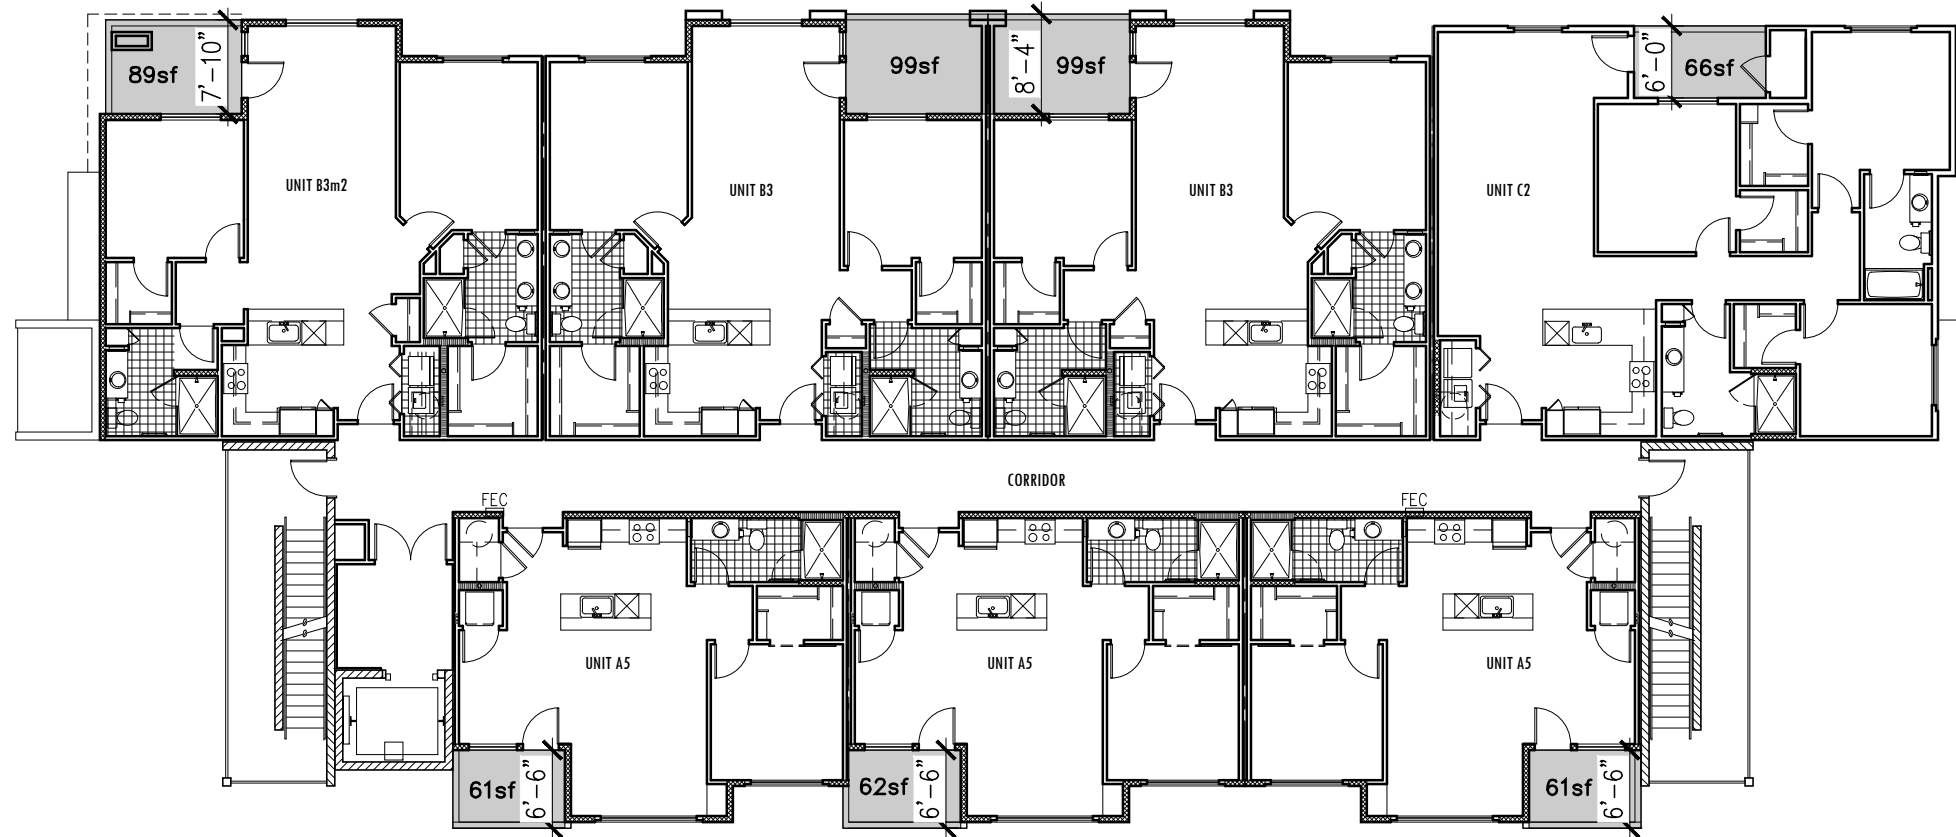

**GH RESIDENCES AT CAVASSON - 24-DR-2021**

**EXHIBIT "C"**

**BUILDING TYPE 1 - 2ND. FLOOR**

SCALE: 1/16"=1'-0"

**BUILDING TYPE 2 - 1ST. FLOOR**

SCALE: 1/16"=1'-0"

**BUILDING TYPE 2 - 2ND./3RD. FLOORS**

SCALE: 1/16"=1'-0"

# BUILDING TYPE 3 - 1ST. FLOOR

SCALE: 1/16"=1'-0"

**BUILDING TYPE 3 - 2ND./3RD. FLOORS**

SCALE: 1/16"=1'-0"

# BUILDING TYPE 4 - 1ST. FLOOR

SCALE: 1/16"=1'-0"

**BUILDING TYPE 4 - 2ND./3RD. FLOORS**

SCALE: 1/16"=1'-0"