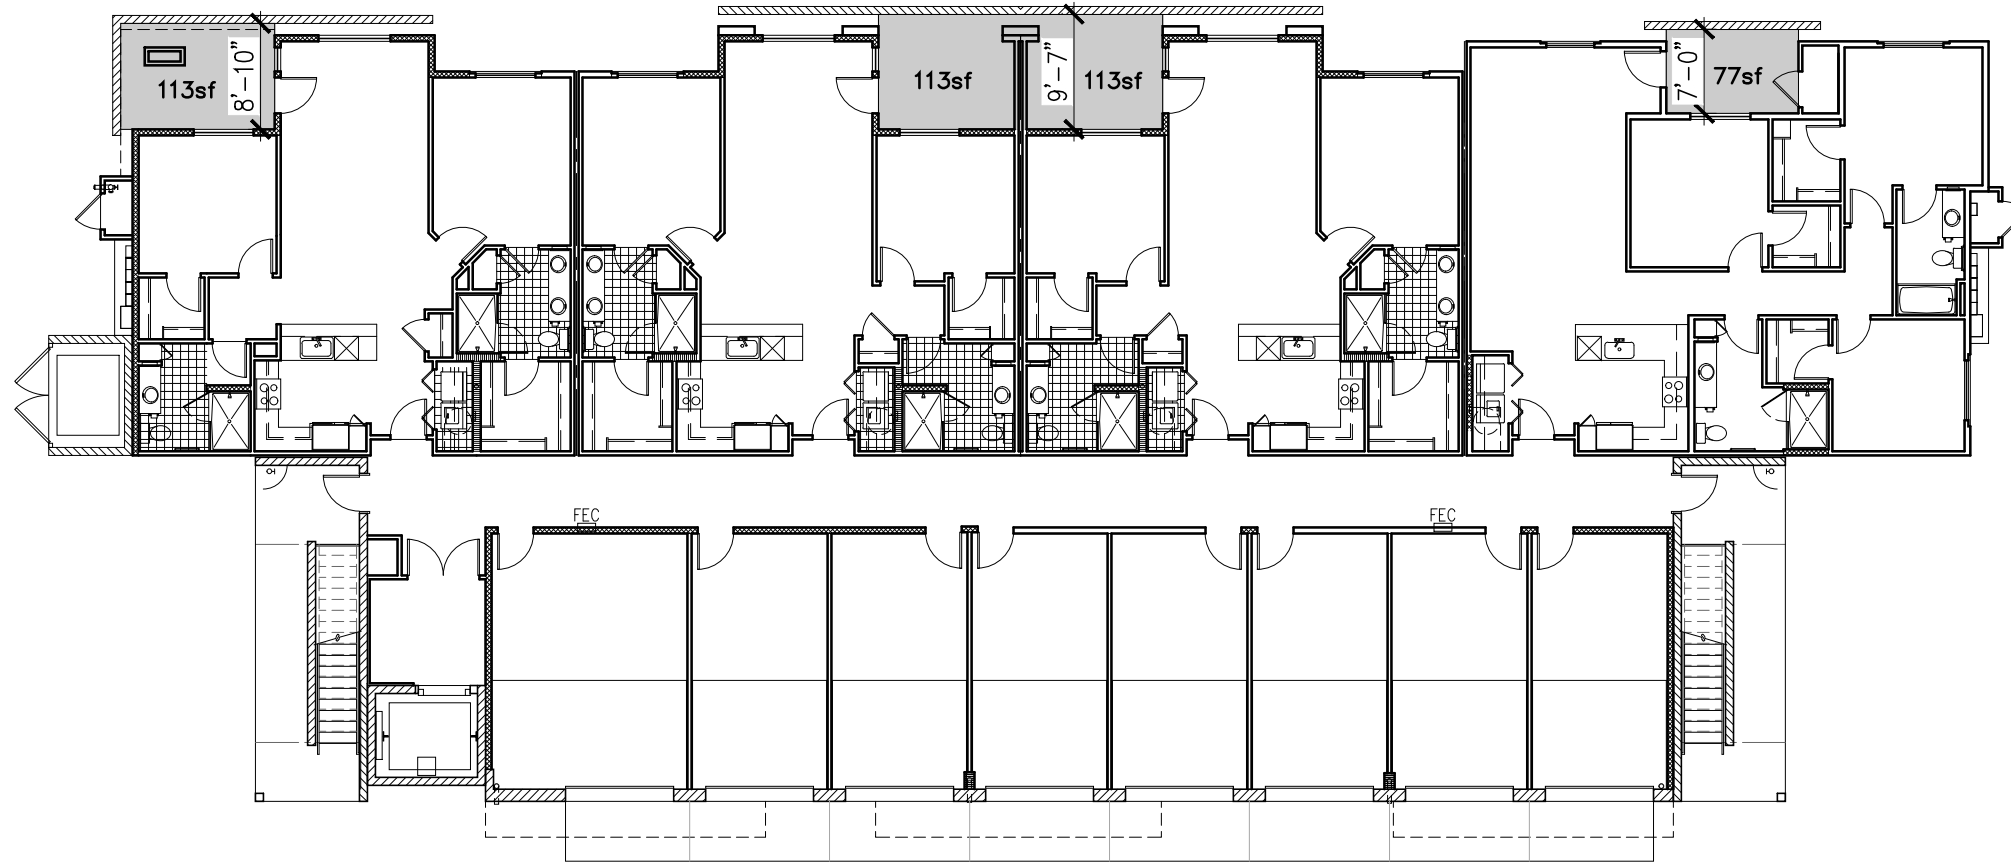

**GH RESIDENCES AT CAVASSON - 24-DR-2021**

**EXHIBIT "C"**

**BUILDING TYPE 1 - 2ND. FLOOR**

SCALE: 1/16"=1'-0"

**BUILDING TYPE 2 - 1ST. FLOOR**

SCALE: 1/16"=1'-0"

**BUILDING TYPE 2 - 2ND./3RD. FLOORS**

SCALE: 1/16"=1'-0"

# BUILDING TYPE 3 - 1ST. FLOOR

SCALE: 1/16"=1'-0"

**BUILDING TYPE 3 - 2ND./3RD. FLOORS**

SCALE: 1/16"=1'-0"

# BUILDING TYPE 4 - 1ST. FLOOR

SCALE: 1/16"=1'-0"

**BUILDING TYPE 4 - 2ND./3RD. FLOORS**

SCALE: 1/16"=1'-0"