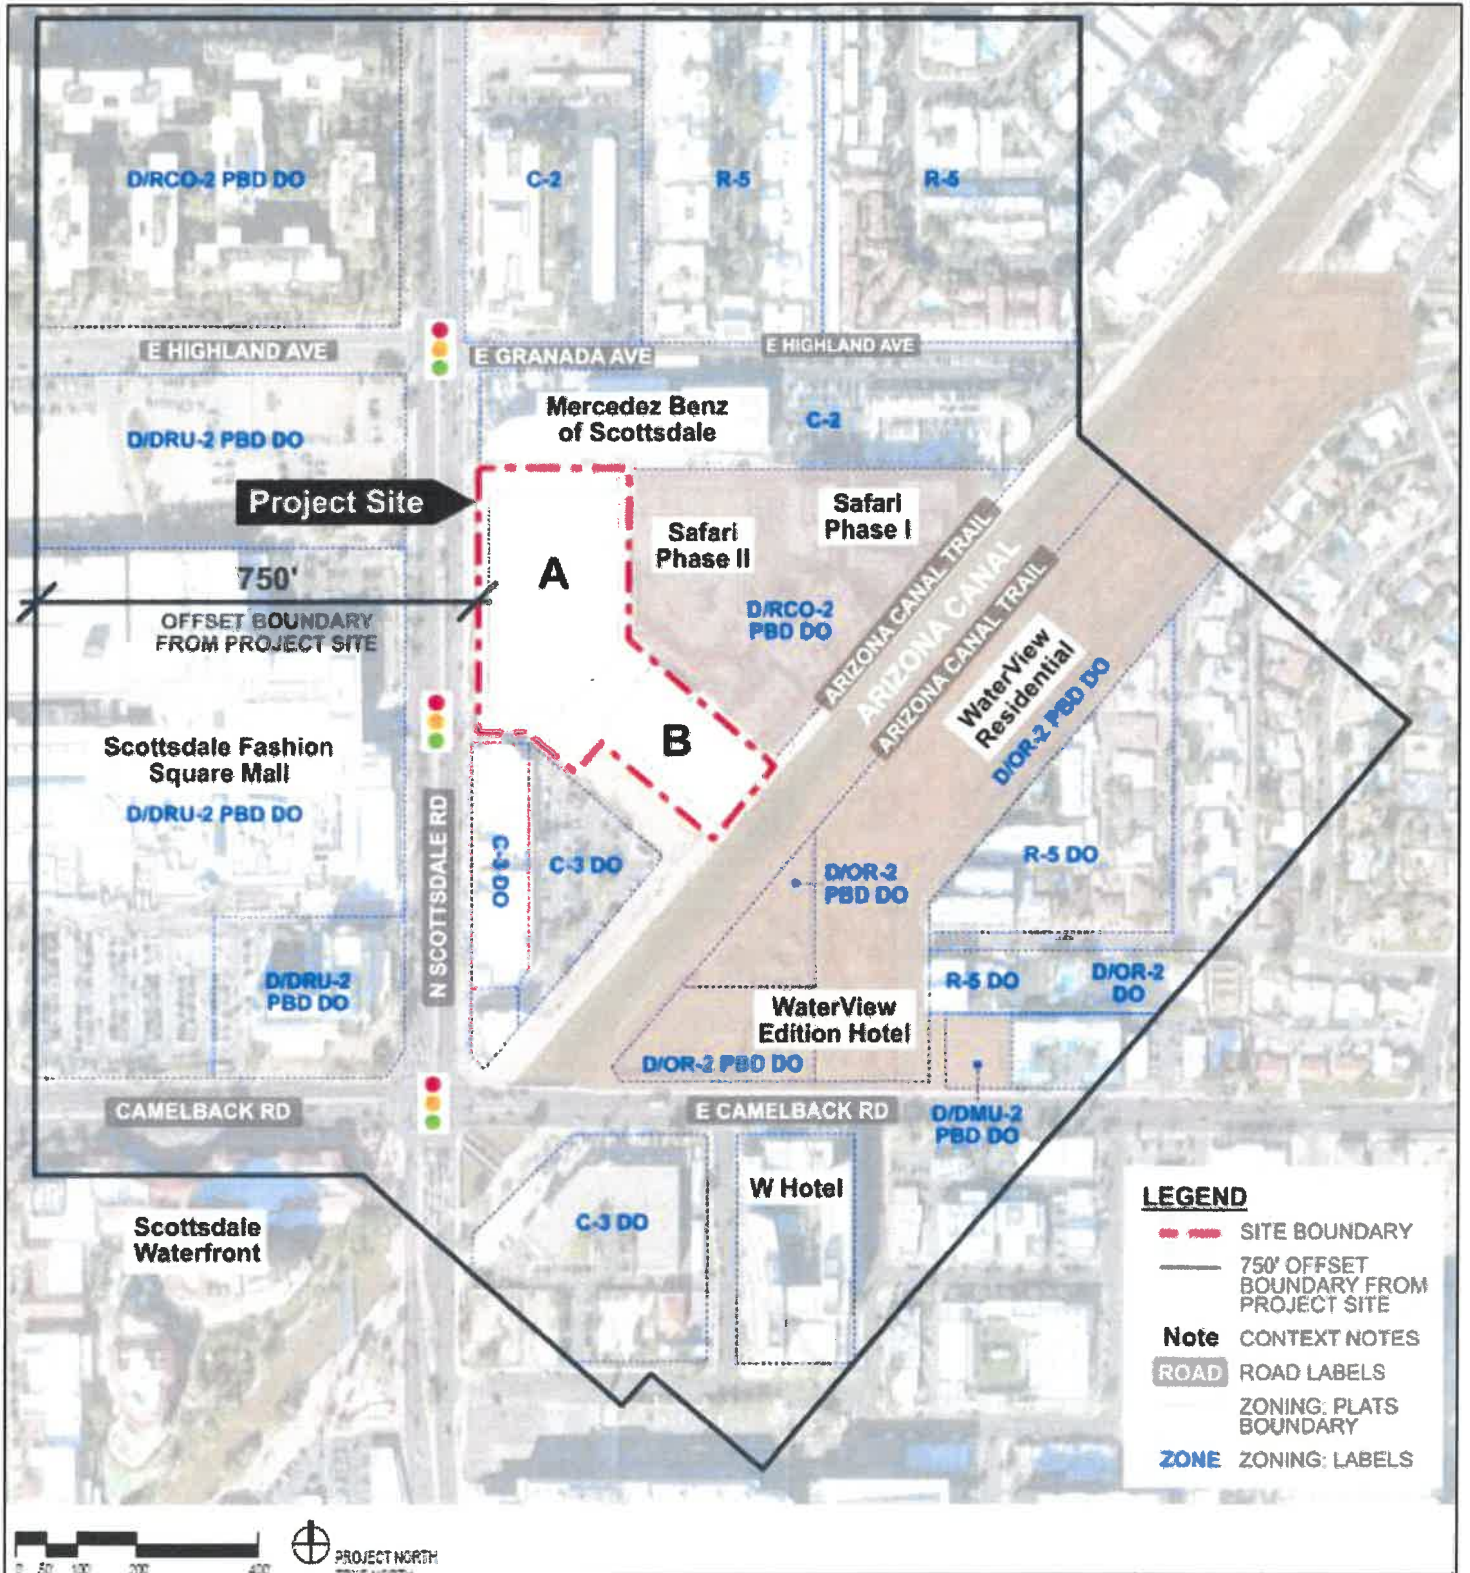

Aerial Map

4605 N. Scottsdale Road

37-DR-2021

9/29/21