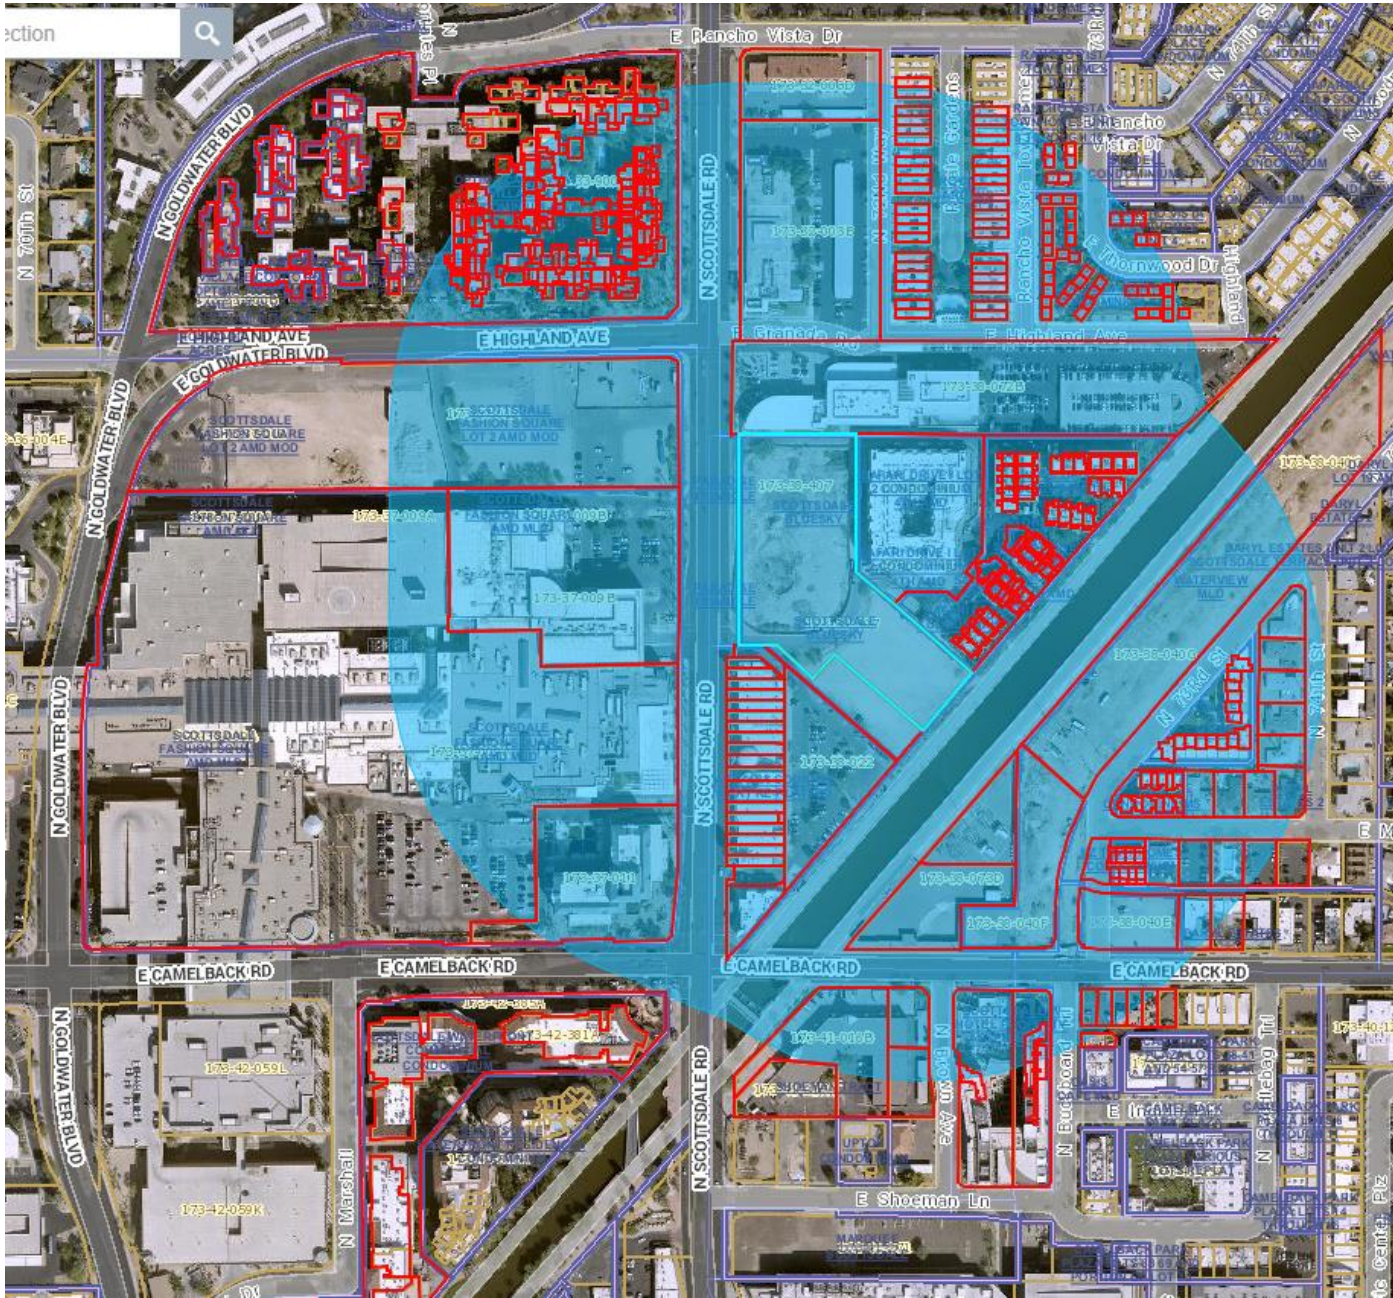

750 ft Mailing Buffer

4605 N. Scottsdale Road

37-DR-2021
9/29/21