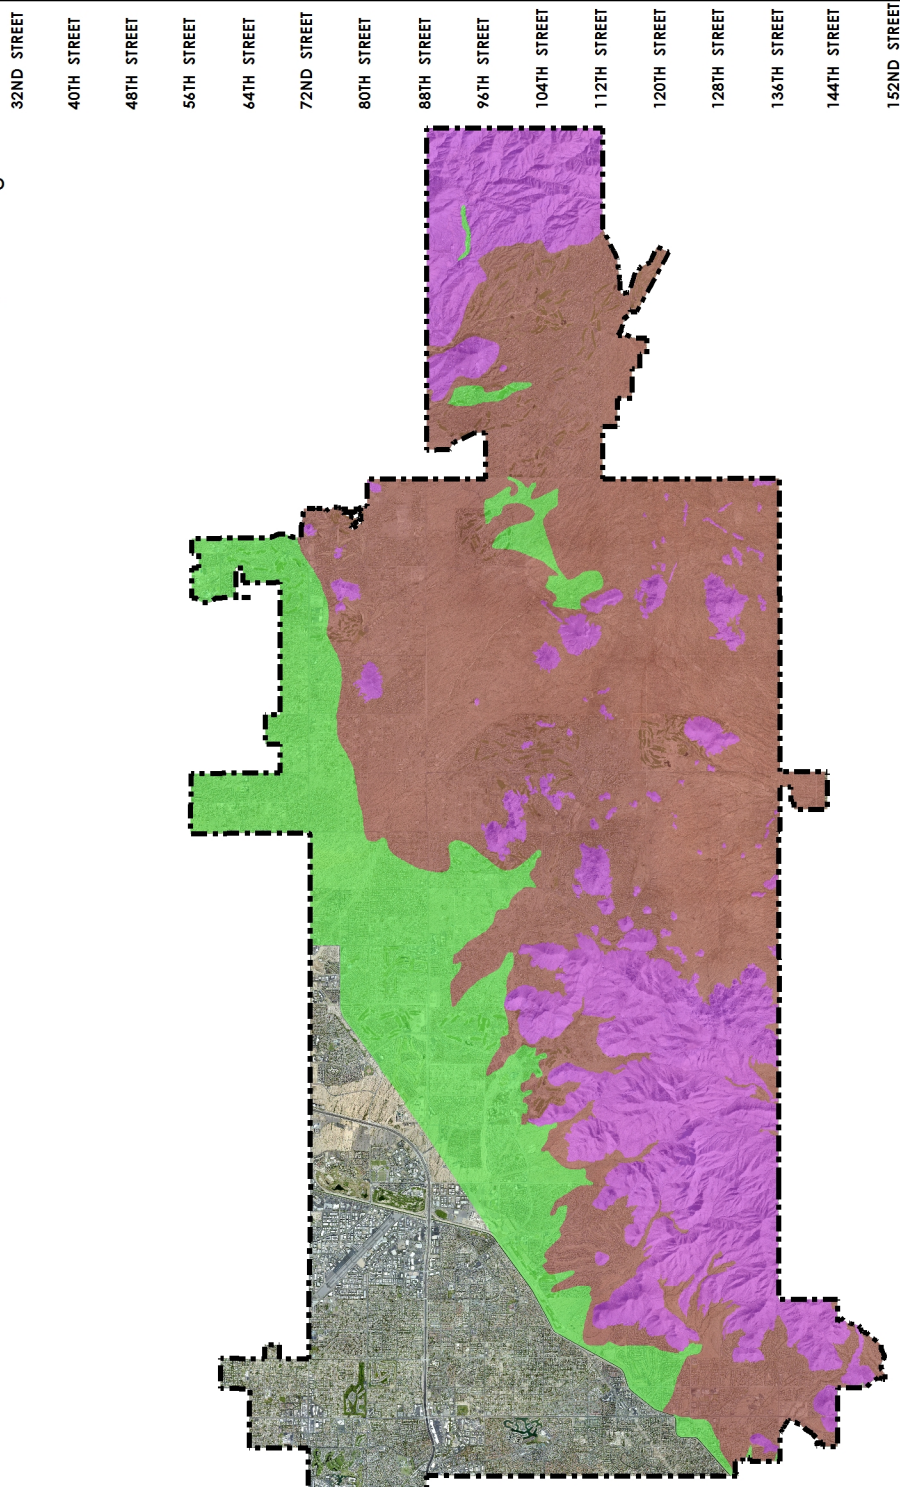

JENNY LIN ROAD
CIRCLE MOUNTAIN ROAD
HONDA BOW ROAD
ROCKAWAY HILLS ROAD
DESERT HILLS DRIVE
JOY RANCH ROAD
STAGE COACH PASS
CAREFREE HIGHWAY
DOVE VALLEY ROAD
LONE MOUNTAIN ROAD
DIXILETA DRIVE
DYNAMITE BOULEVARD
JOMAX ROAD
HAPPY VALLEY ROAD
PINNACLE PEAK ROAD
DEER VALLEY ROAD
BEARDSLEY ROAD
UNION HILLS DRIVE
BELL ROAD
GREENWAY ROAD
THUNDERBIRD ROAD
CACTUS ROAD
SHEA BOULEVARD
DOUBLETREE RANCH RD.

ESL Landforms

-  Hillside District
-  Lower Desert
-  Upper Desert