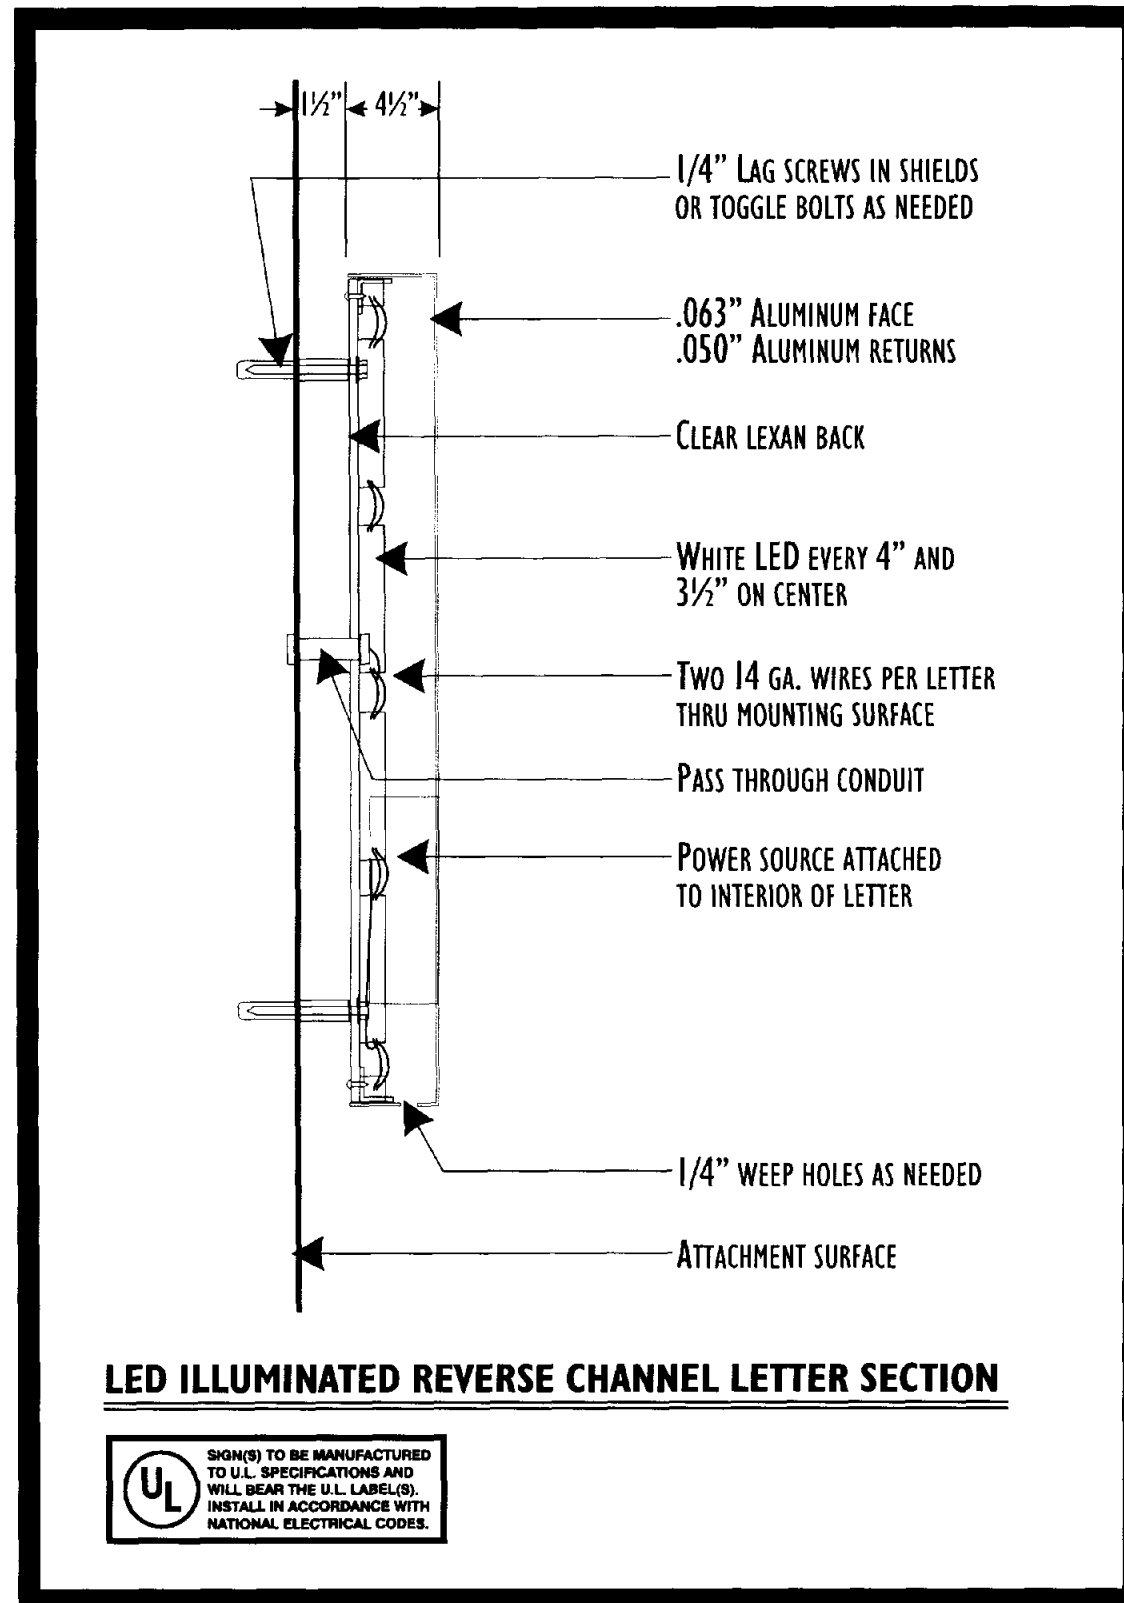

LIGHTING DETAILS CUT SHEET

YOUNG ELECTRIC SIGN COMPANY

6725 W. Chicago Street, Chandler, Az 85226-3335 (480) 449-3726