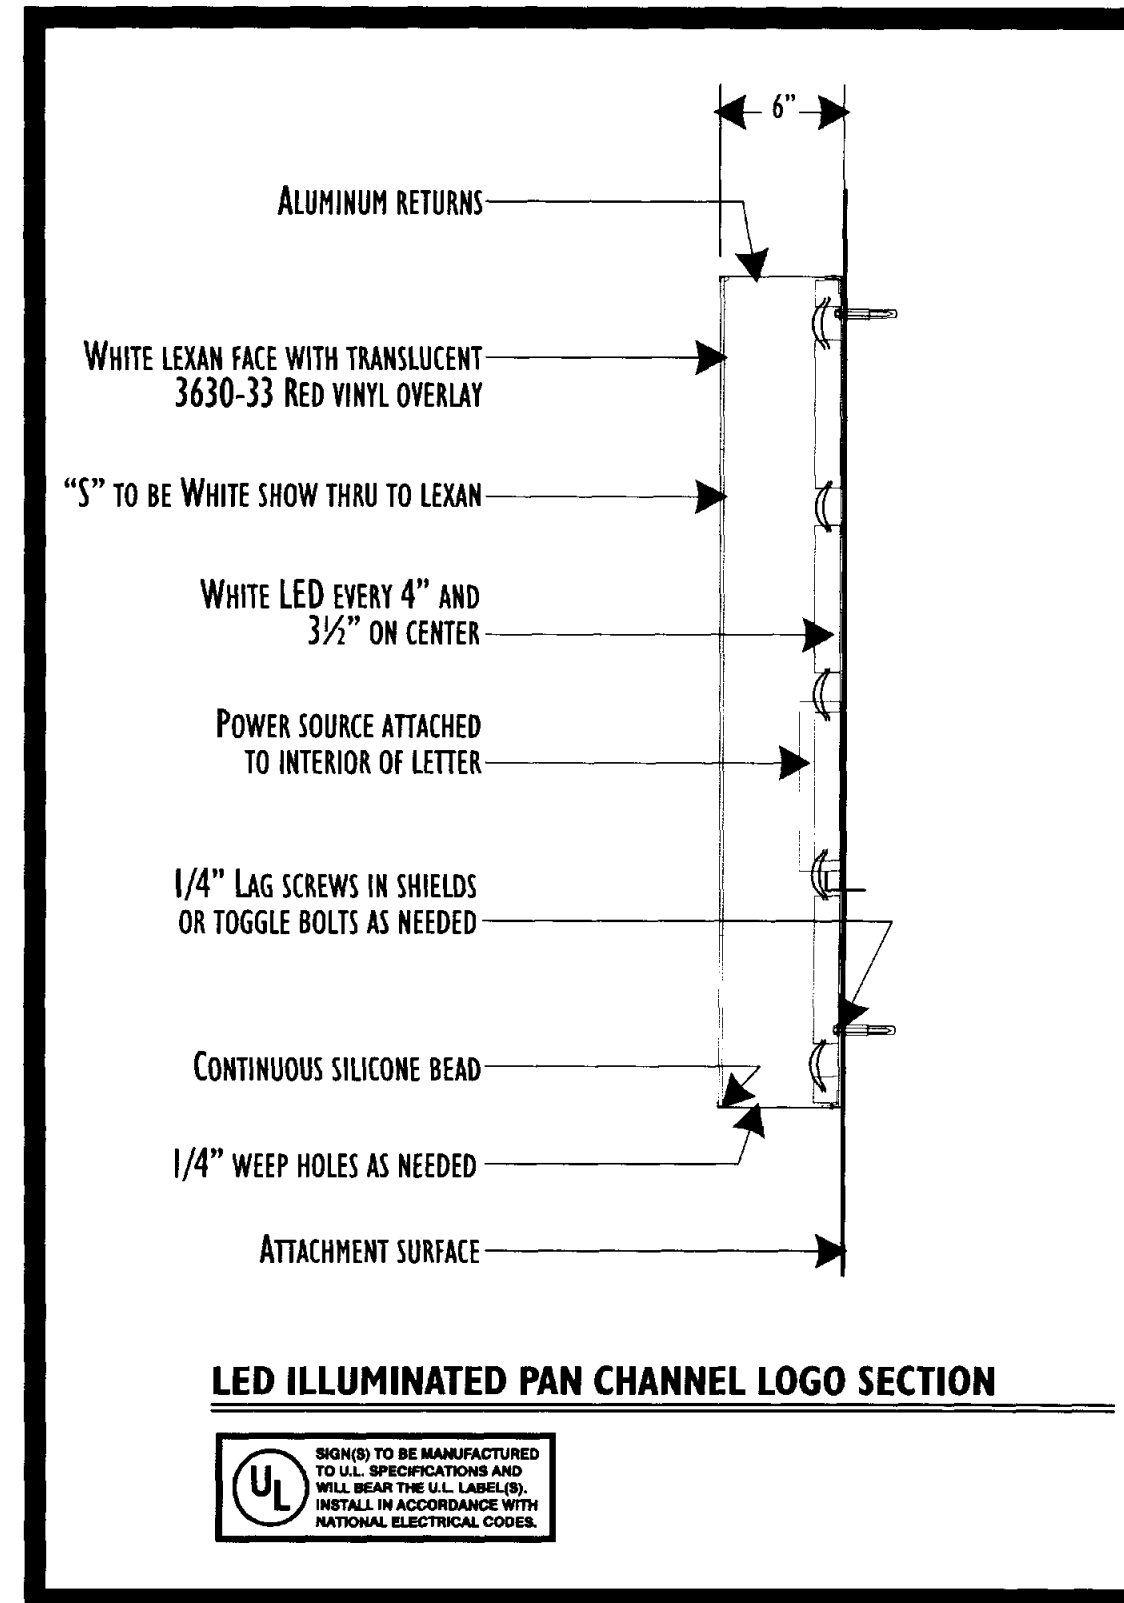

LIGHTING DETAILS CUT SHEET

YOUNG ELECTRIC SIGN COMPANY

6725 W. Chicago Street, Chandler, Az 85226-3335 (480) 449-3726