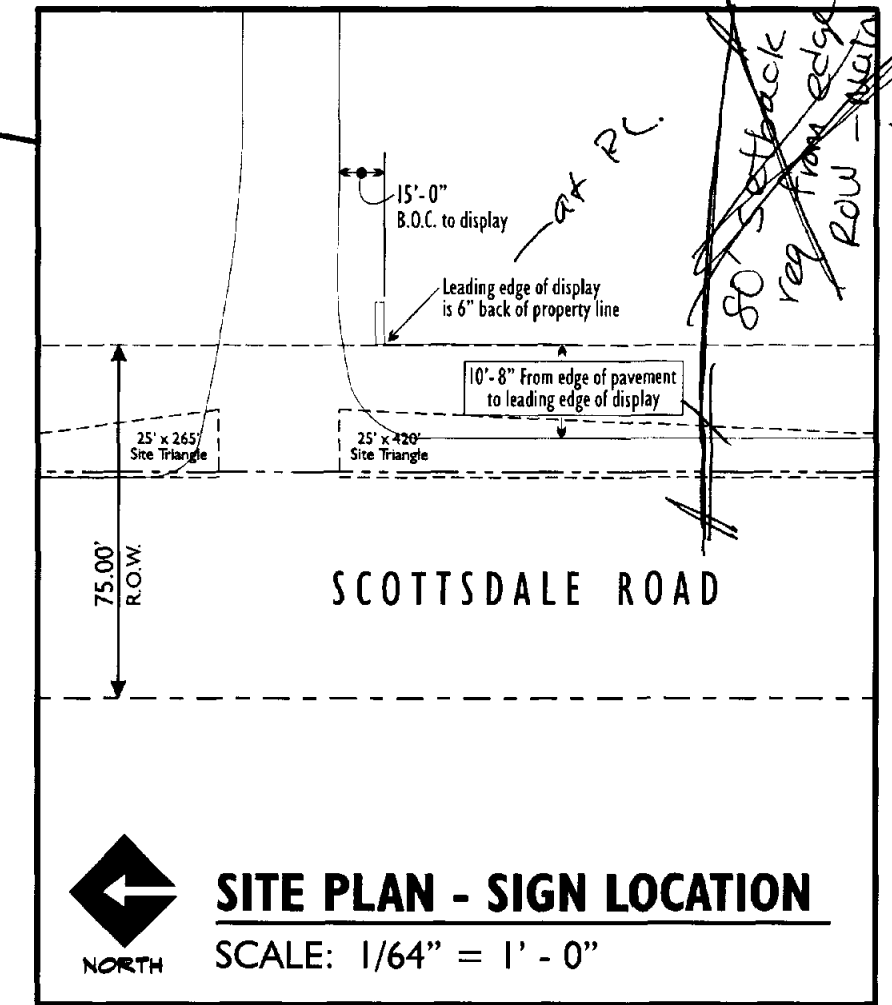

SITE PLAN

SCALE: 1" = 200.00'

NORTH

- MAX 24"
- HORIZONTAL 10'
- NEED A SITE PLAN SHOWING LOCATION 8 1/2 X 11

118-DR-1999#6
3/14/2007

YOUNG ELECTRIC SIGN COMPANY

6725 W. Chicago Street, Chandler, Az 85226-3335 (480) 449-3726