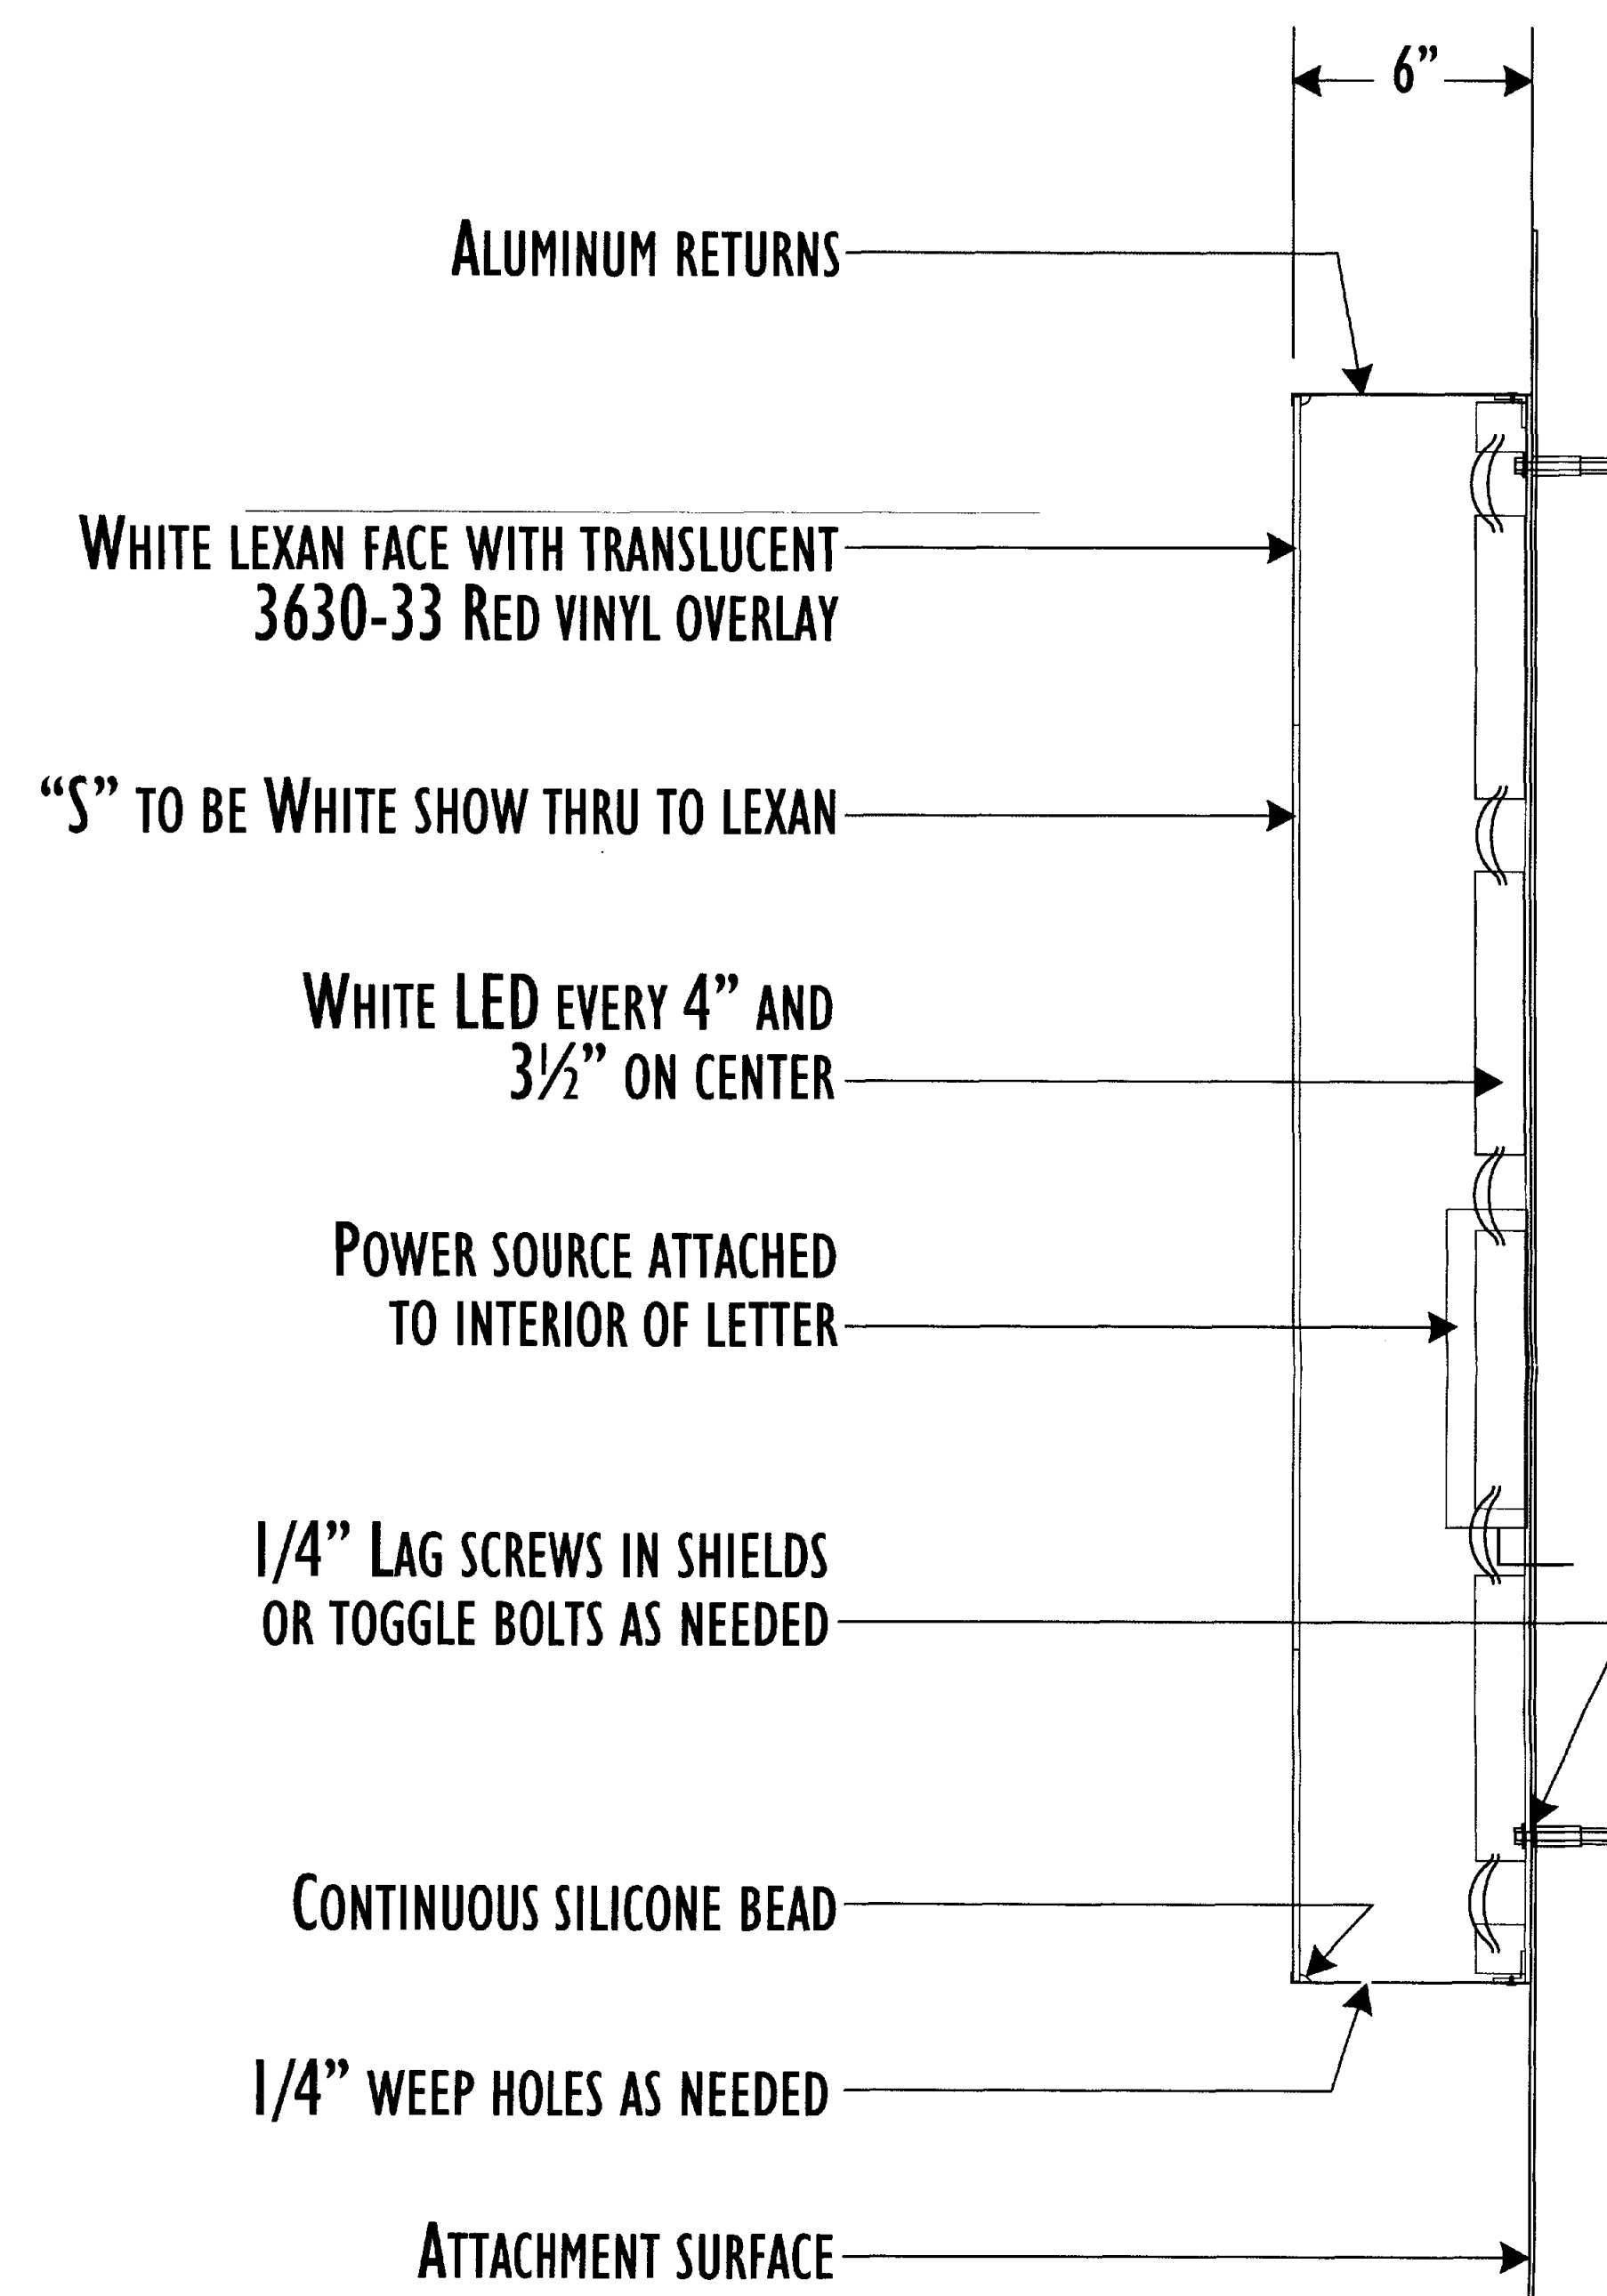

LIGHTING DETAILS CUT SHEET

LED ILLUMINATED REVERSE CHANNEL LETTER SECTION

LED ILLUMINATED PAN CHANNEL LOGO SECTION

YOUNG ELECTRIC SIGN COMPANY

6725 W. Chicago Street, Chandler, Az 85226-3335 (480) 449-3726