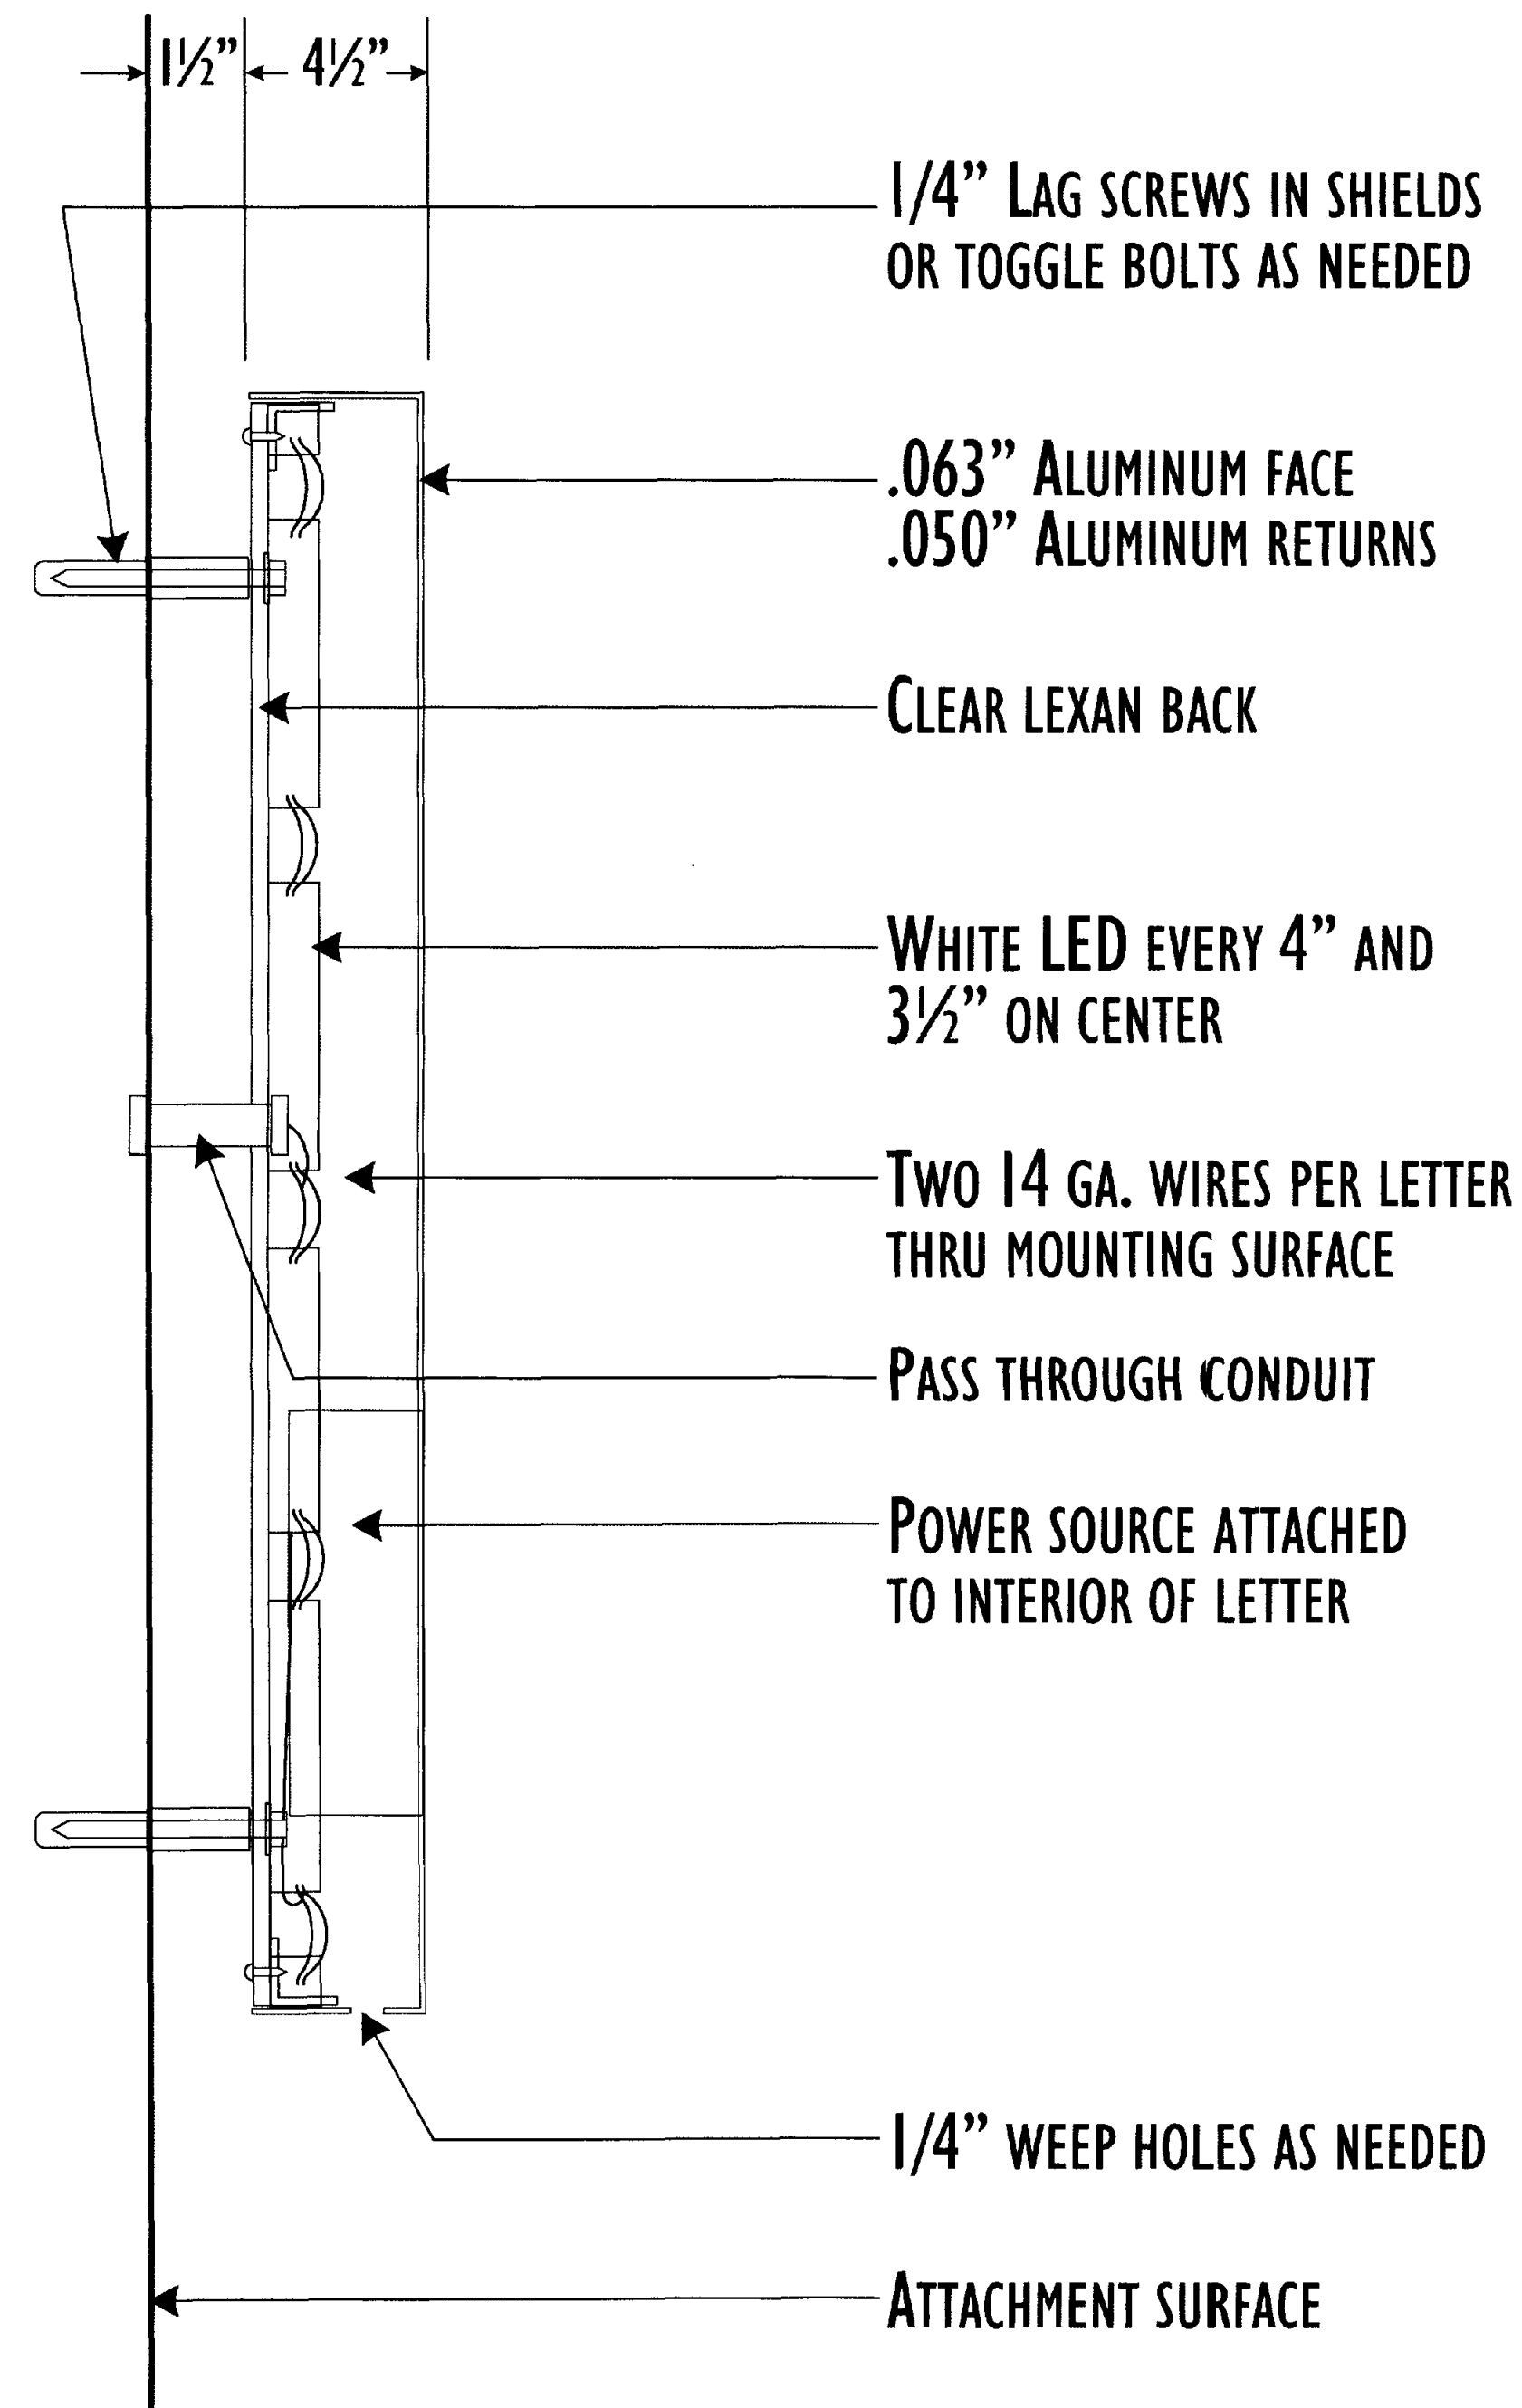

LIGHTING DETAILS CUT SHEET

LED ILLUMINATED REVERSE CHANNEL LETTER SECTION

LED ILLUMINATED PAN CHANNEL LOGO SECTION

YOUNG ELECTRIC SIGN COMPANY

6725 W. Chicago Street, Chandler, Az 85226-3335 (480) 449-3726